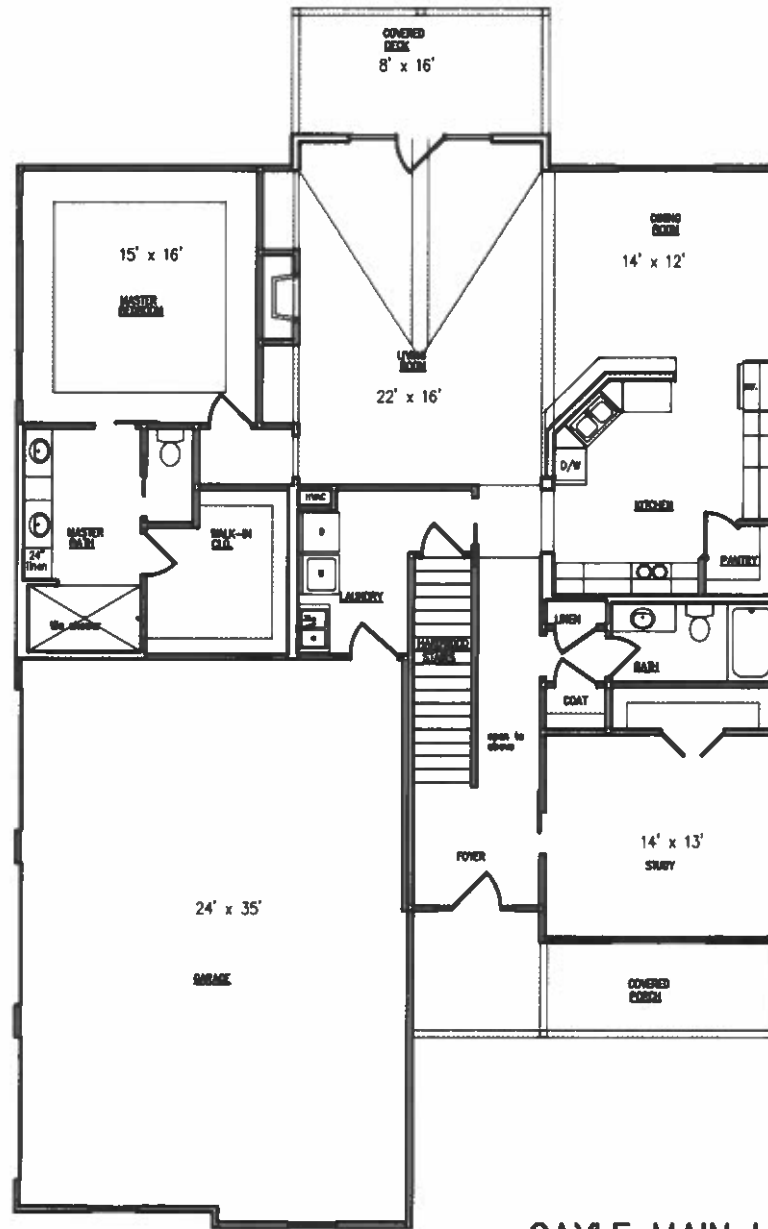

# THE GAYLE

## SQUARE FOOTAGE:

MAIN LEVEL	1,979
2ND FLOOR	1,138
TOTAL	3,117
GARAGE	793

ALL IMAGES ARE REPRESENTATIVE OF HOUSE STYLES. ORTH HOMES RESERVES THE RIGHT TO CHANGE PLANS AT ANY TIME. ALL DIMENSIONS ARE APPROXIMATE AND MAY DIFFER WHEN HOME IS CONSTRUCTED.

**ORTH**  
**HOMES**  
*Peace of Mind*

GAYLE MAIN LEVEL

ALL IMAGES ARE REPRESENTATIVE OF HOUSE STYLES, ORTH HOMES RESERVES THE RIGHT TO CHANGE PLANS AT ANY TIME. ALL DIMENSIONS ARE APPROXIMATE AND MAY DIFFER WHEN HOME IS CONSTRUCTED.