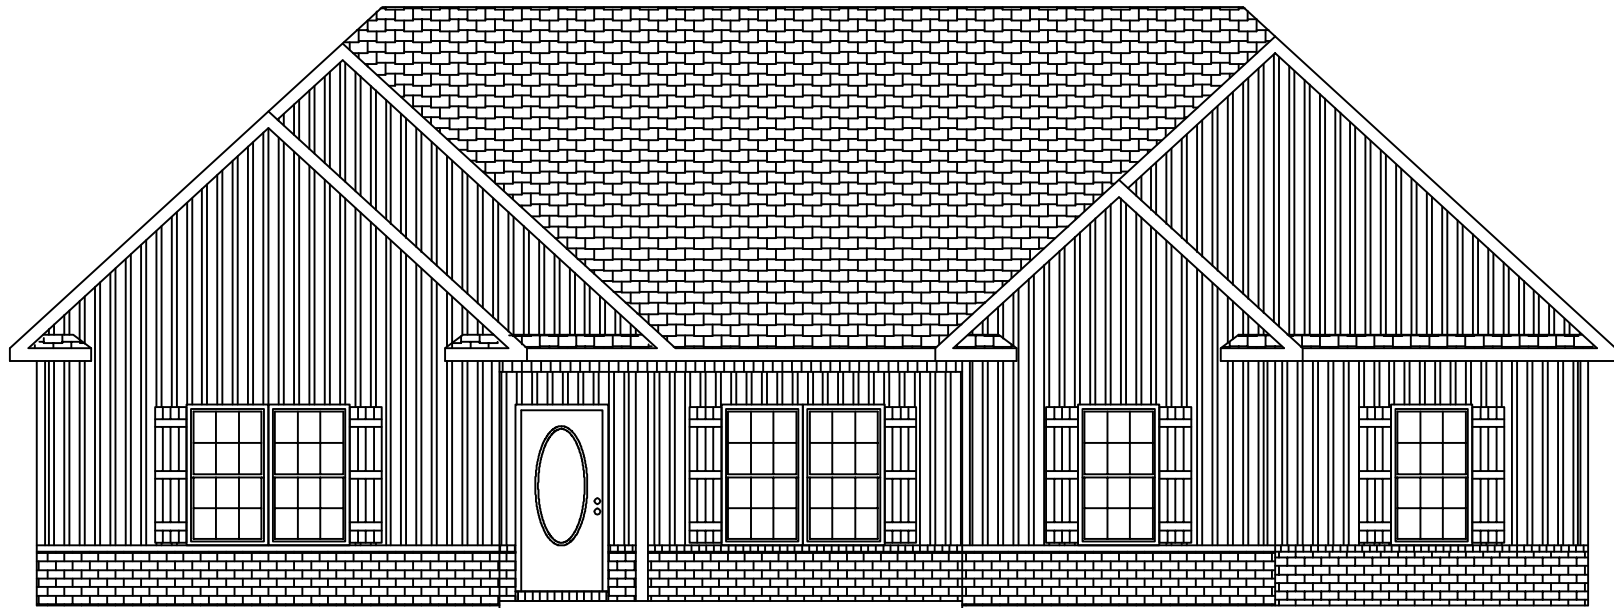

THE SEVIER

SQUARE FOOTAGE:
MAIN LEVEL 2,188
GARAGE 586

ALL IMAGES ARE REPRESENTATIVE OF HOUSE STYLES, ORTH HOMES RESERVES THE RIGHT TO CHANGE PLANS AT ANY TIME. ALL DIMENSIONS ARE APPROXIMATE AND MAY DIFFER WHEN HOME IS CONSTRUCTED.

SEVIER FLOOR PLAN

ALL IMAGES ARE REPRESENTATIVE OF HOUSE STYLES, ORTH HOMES RESERVES THE RIGHT TO CHANGE PLANS AT ANY TIME. ALL DIMENSIONS ARE APPROXIMATE AND MAY DIFFER WHEN HOME IS CONSTRUCTED.