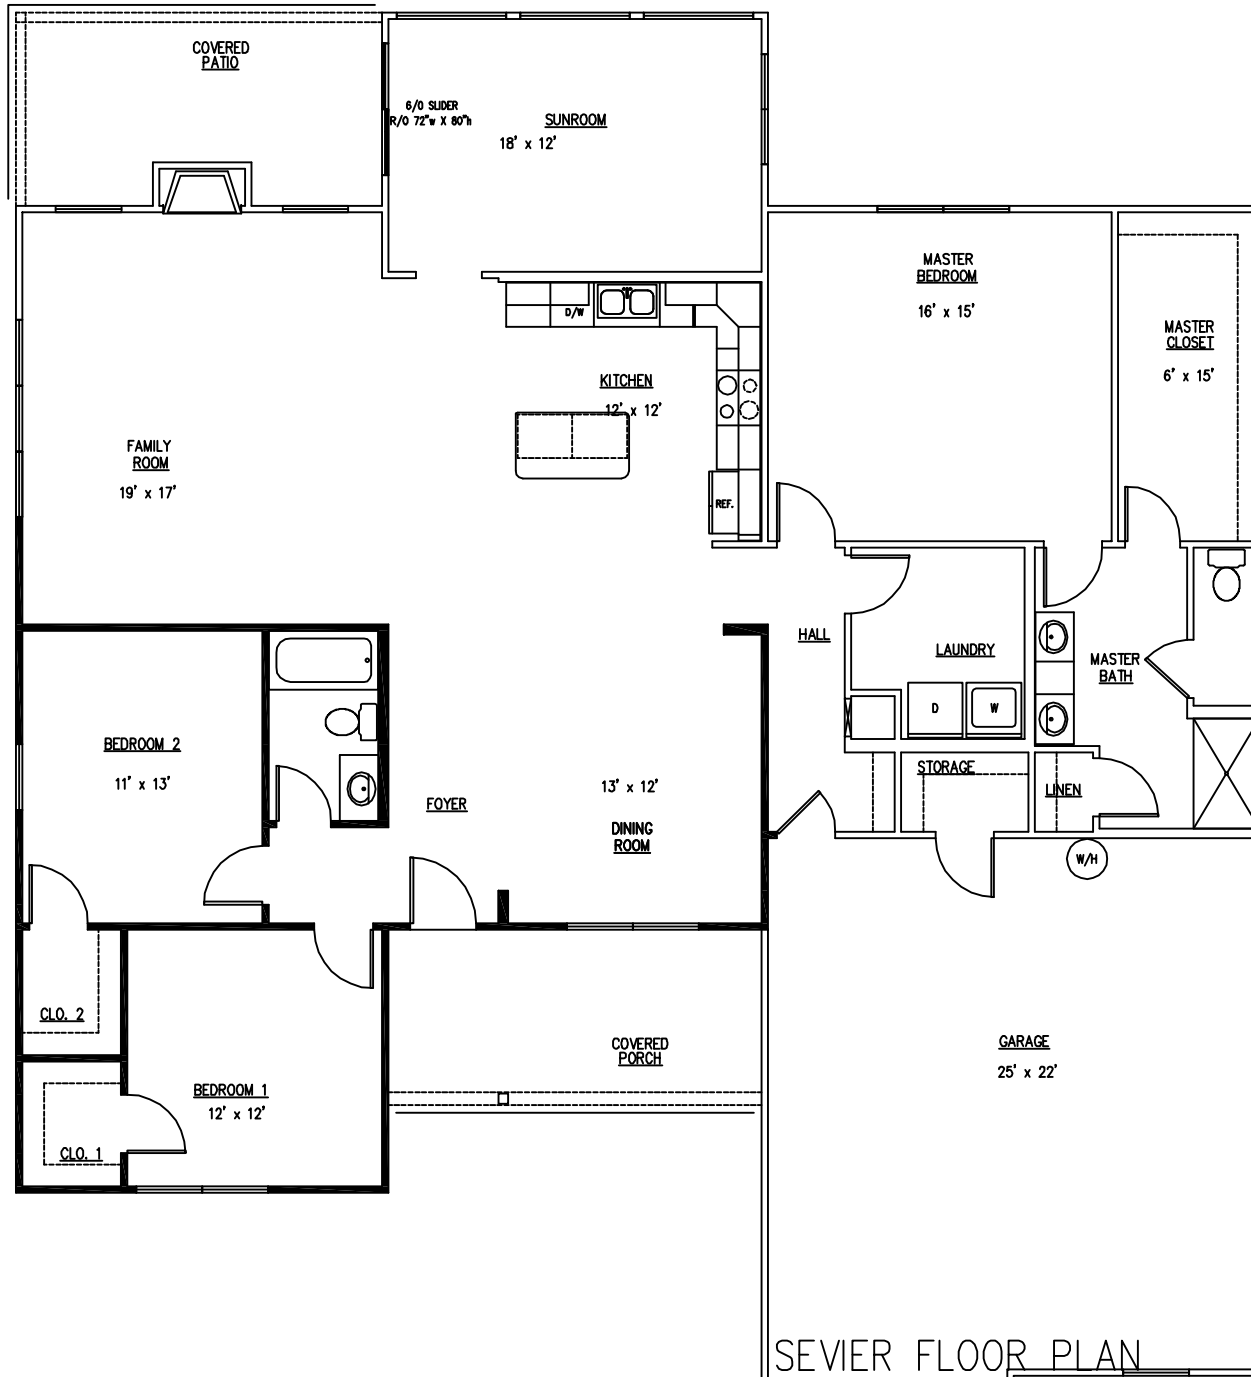

THE SEVIER

SQUARE FOOTAGE:
MAIN LEVEL 2,188
GARAGE 586

ALL IMAGES ARE REPRESENTATIVE OF HOUSE STYLES, ORTH HOMES RESERVES THE RIGHT TO CHANGE PLANS AT ANY TIME. ALL DIMENSIONS ARE APPROXIMATE AND MAY DIFFER WHEN HOME IS CONSTRUCTED.

SEVIER FLOOR PLAN

ALL IMAGES ARE REPRESENTATIVE OF HOUSE STYLES, ORTH HOMES RESERVES THE RIGHT TO CHANGE PLANS AT ANY TIME. ALL DIMENSIONS ARE APPROXIMATE AND MAY DIFFER WHEN HOME IS CONSTRUCTED.