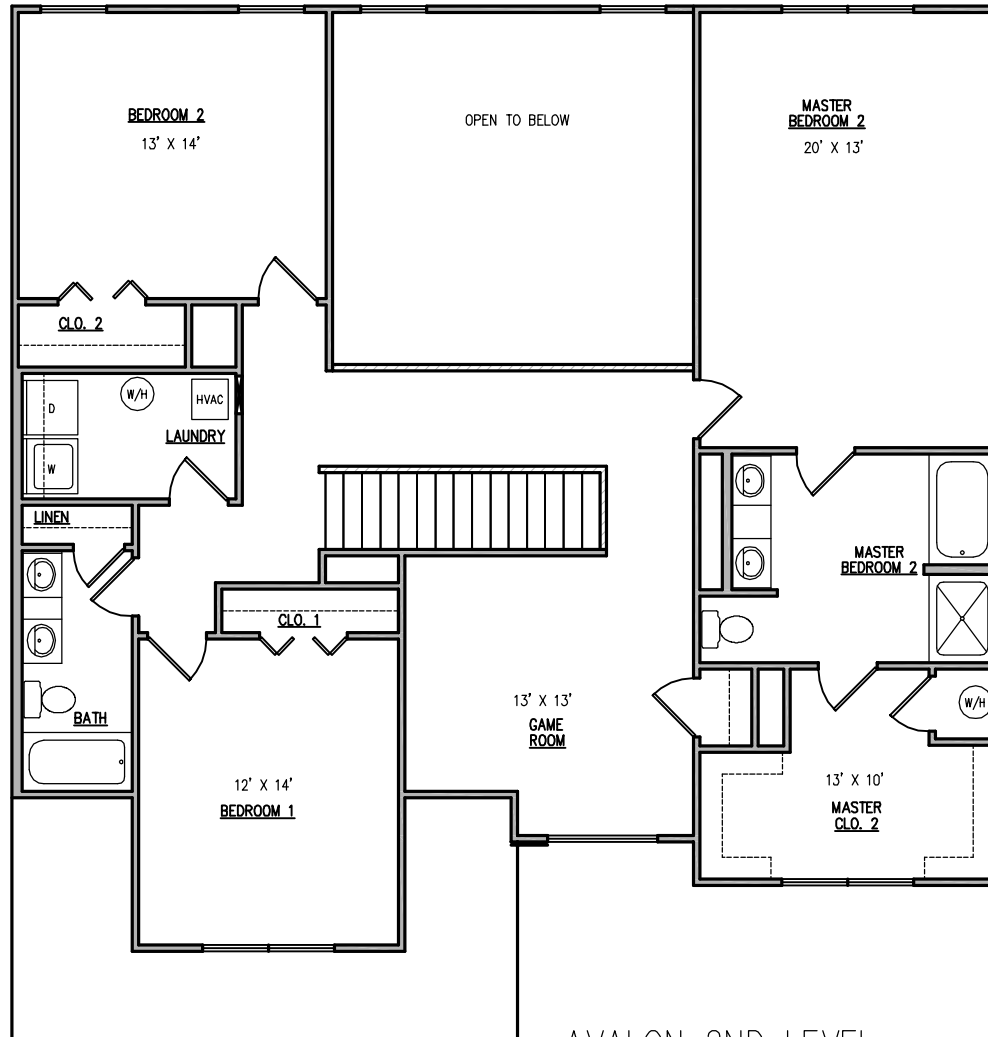

THE AVALON

SQUARE FOOTAGE:	
FIRST FLOOR	1,645
SECOND FLOOR	1,514
TOTAL	3,159
GARAGE	521

ALL IMAGES ARE REPRESENTATIVE OF HOUSE STYLES, ORTH HOMES RESERVES THE RIGHT TO CHANGE PLANS AT ANY TIME. ALL DIMENSIONS ARE APPROXIMATE AND MAY DIFFER WHEN HOME IS CONSTRUCTED.

AVALON MAIN LEVEL

ALL IMAGES ARE REPRESENTATIVE OF HOUSE STYLES, ORTH HOMES RESERVES THE RIGHT TO CHANGE PLANS AT ANY TIME. ALL DIMENSIONS ARE APPROXIMATE AND MAY DIFFER WHEN HOME IS CONSTRUCTED.

AVALON 2ND LEVEL