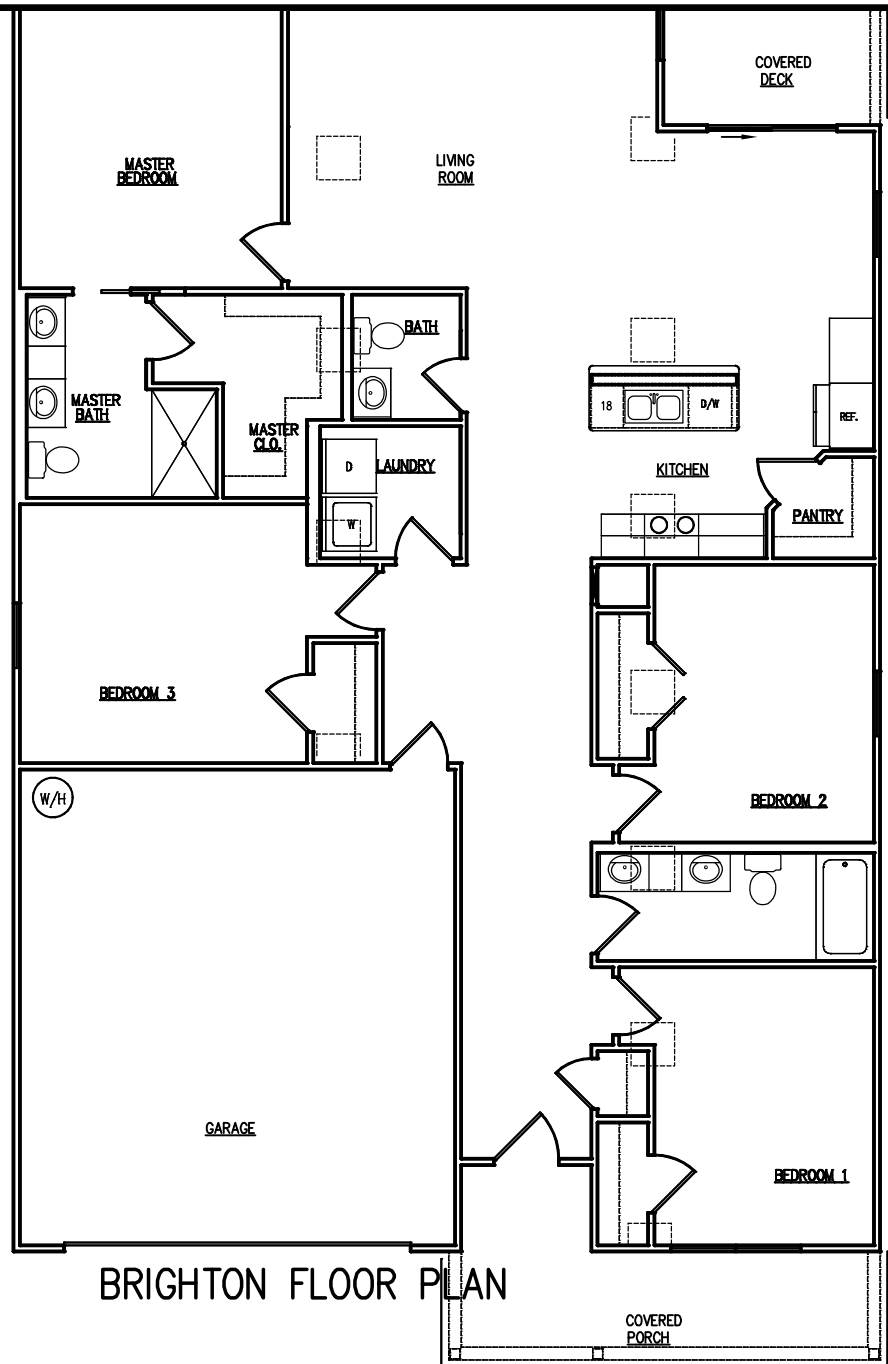

# THE BRIGHTON

SQUARE FOOTAGE:  
MAIN LEVEL 1,943  
GARAGE 384

BRIGHTON FLOOR PLAN

ALL IMAGES ARE REPRESENTATIVE OF HOUSE STYLES, ORTH HOMES RESERVES THE RIGHT TO CHANGE PLANS AT ANY TIME. ALL DIMENSIONS ARE APPROXIMATE AND MAY DIFFER WHEN HOME IS CONSTRUCTED.