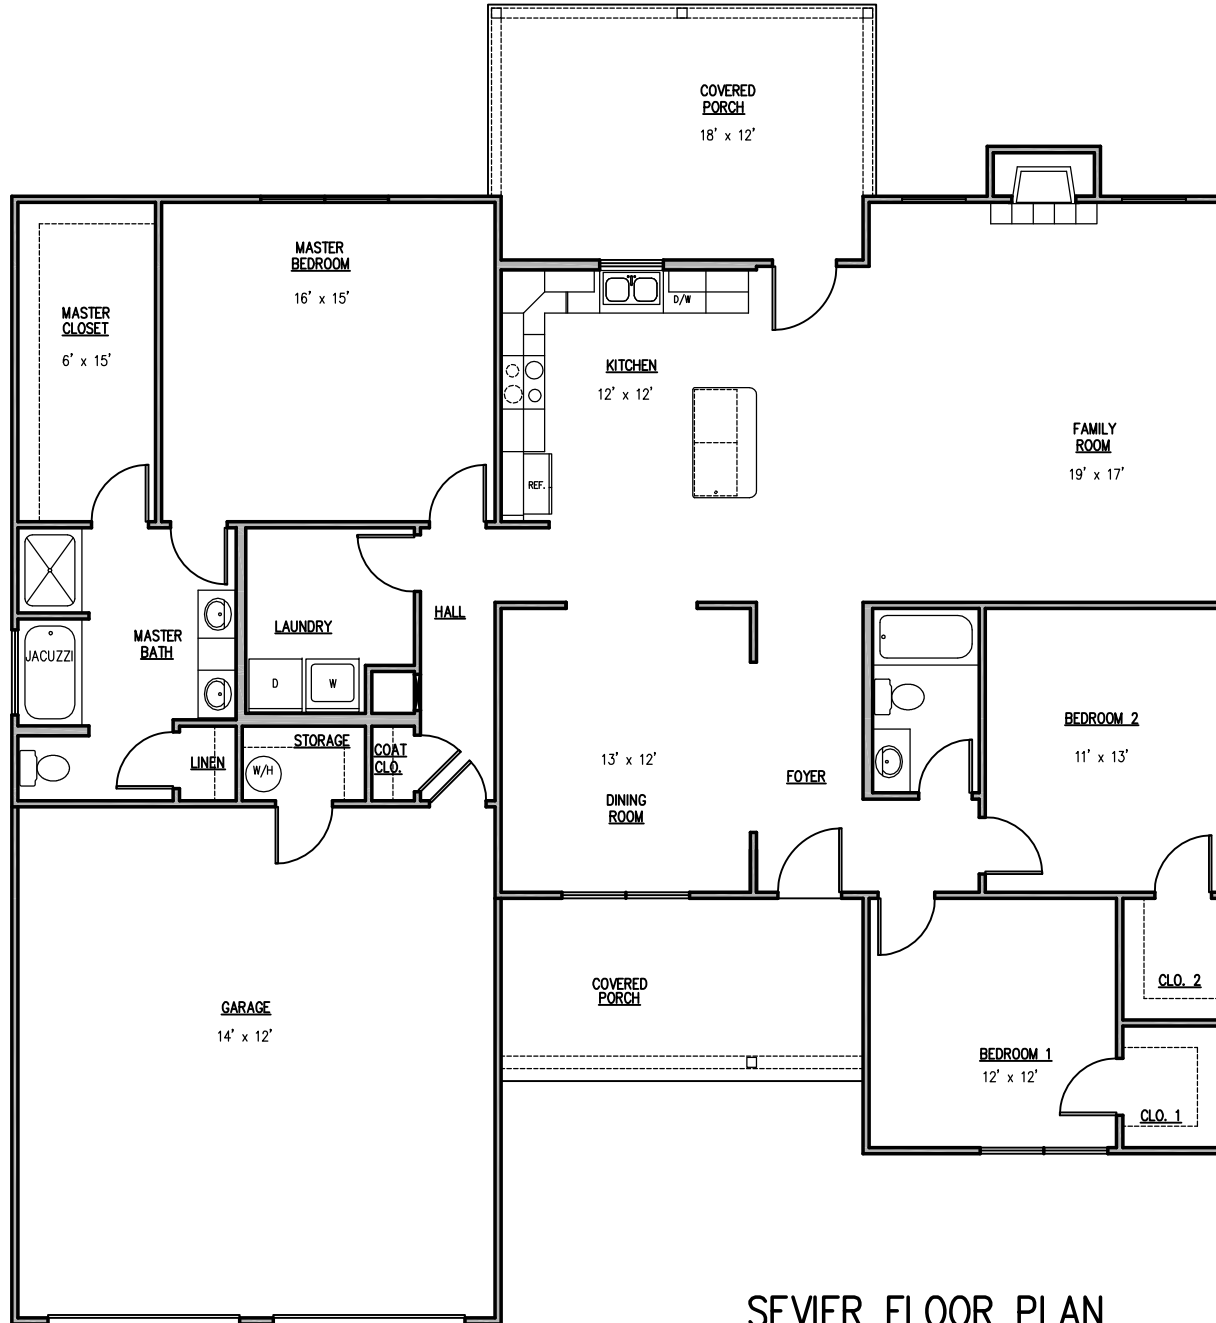

# THE SEVIER

SQUARE FOOTAGE:  
MAIN LEVEL     1,949  
GARAGE             558

ALL IMAGES ARE REPRESENTATIVE OF HOUSE STYLES, ORTH HOMES RESERVES THE RIGHT TO CHANGE PLANS AT ANY TIME. ALL DIMENSIONS ARE APPROXIMATE AND MAY DIFFER WHEN HOME IS CONSTRUCTED.

### SEVIER FLOOR PLAN

ALL IMAGES ARE REPRESENTATIVE OF HOUSE STYLES, ORTH HOMES RESERVES THE RIGHT TO CHANGE PLANS AT ANY TIME. ALL DIMENSIONS ARE APPROXIMATE AND MAY DIFFER WHEN HOME IS CONSTRUCTED.