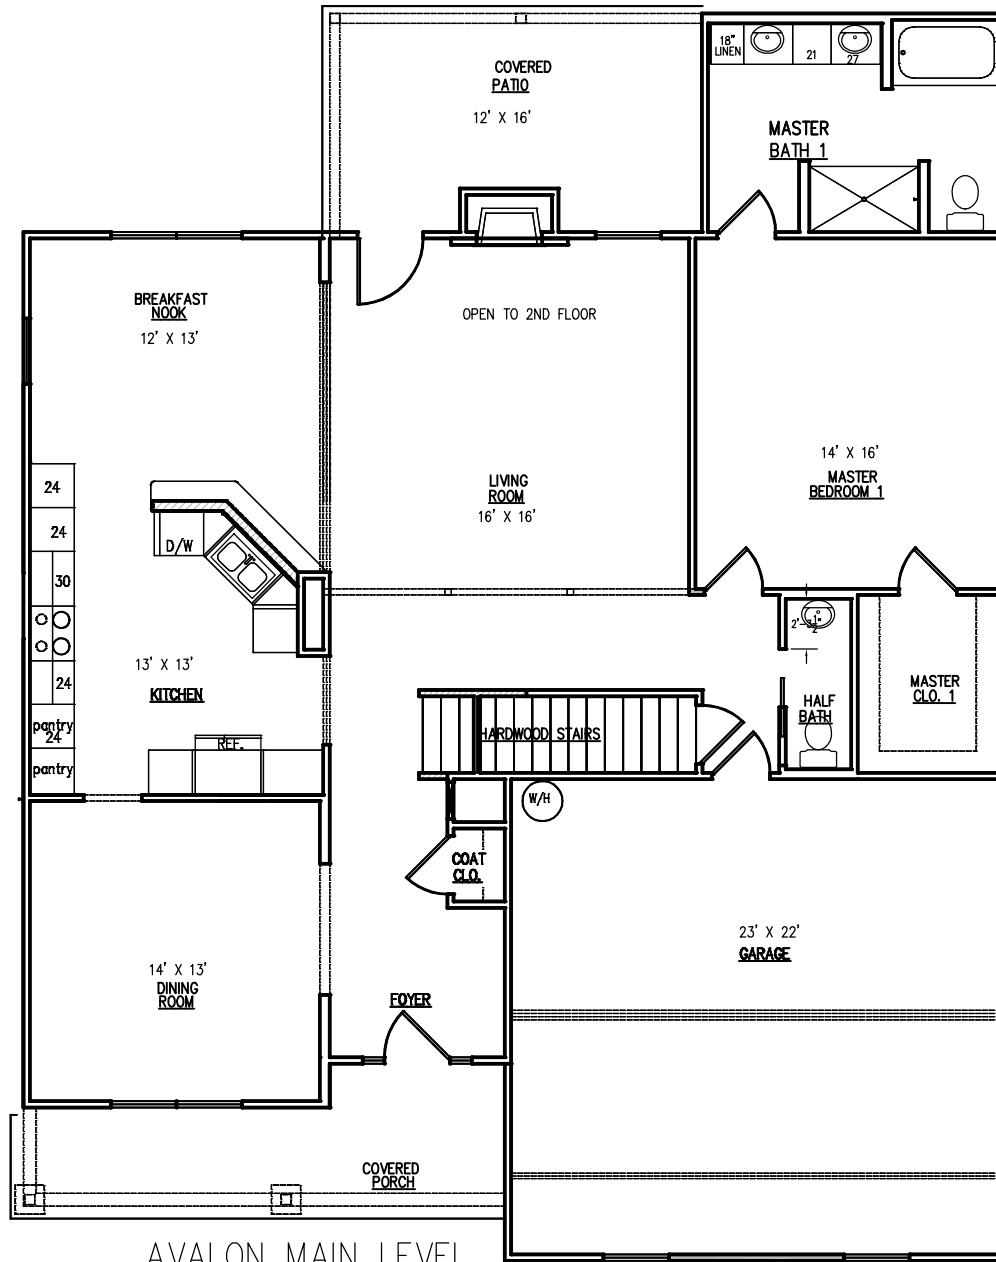

# THE AVALON

SQUARE FOOTAGE:	
FIRST FLOOR	1,645
SECOND FLOOR	1,514
TOTAL	3,159
GARAGE	521

AVALON MAIN LEVEL

ALL IMAGES ARE REPRESENTATIVE OF HOUSE STYLES, ORTH HOMES RESERVES THE RIGHT TO CHANGE PLANS AT ANY TIME. ALL DIMENSIONS ARE APPROXIMATE AND MAY DIFFER WHEN HOME IS CONSTRUCTED.

AVALON 2ND LEVEL

ALL IMAGES ARE REPRESENTATIVE OF HOUSE STYLES, ORTH HOMES RESERVES THE RIGHT TO CHANGE PLANS AT ANY TIME. ALL DIMENSIONS ARE APPROXIMATE AND MAY DIFFER WHEN HOME IS CONSTRUCTED.