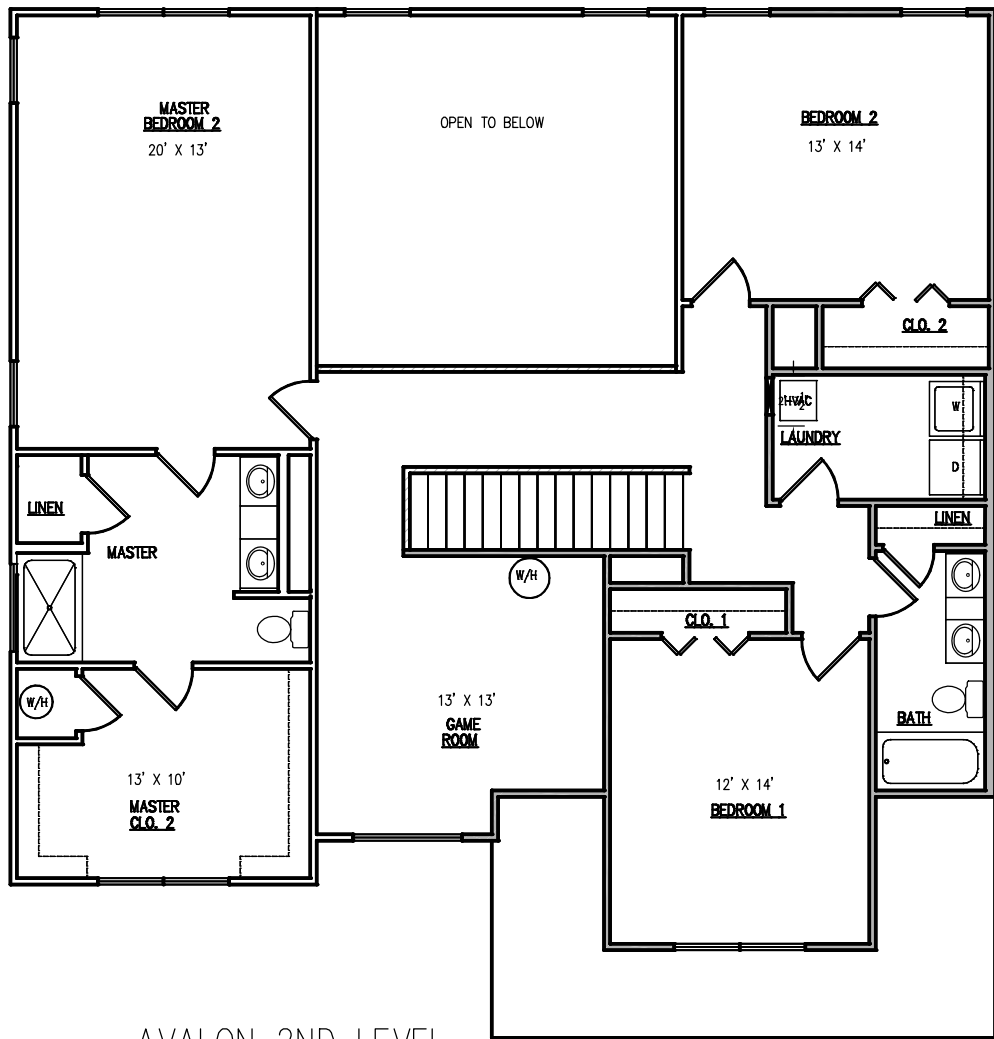

# THE AVALON

SQUARE FOOTAGE:	
FIRST FLOOR	1,645
SECOND FLOOR	1,514
TOTAL	3,159
GARAGE	521

AVALON MAIN LEVEL

ALL IMAGES ARE REPRESENTATIVE OF HOUSE STYLES, ORTH HOMES RESERVES THE RIGHT TO CHANGE PLANS AT ANY TIME. ALL DIMENSIONS ARE APPROXIMATE AND MAY DIFFER WHEN HOME IS CONSTRUCTED.

AVALON 2ND LEVEL

ALL IMAGES ARE REPRESENTATIVE OF HOUSE STYLES, ORTH HOMES RESERVES THE RIGHT TO CHANGE PLANS AT ANY TIME. ALL DIMENSIONS ARE APPROXIMATE AND MAY DIFFER WHEN HOME IS CONSTRUCTED.