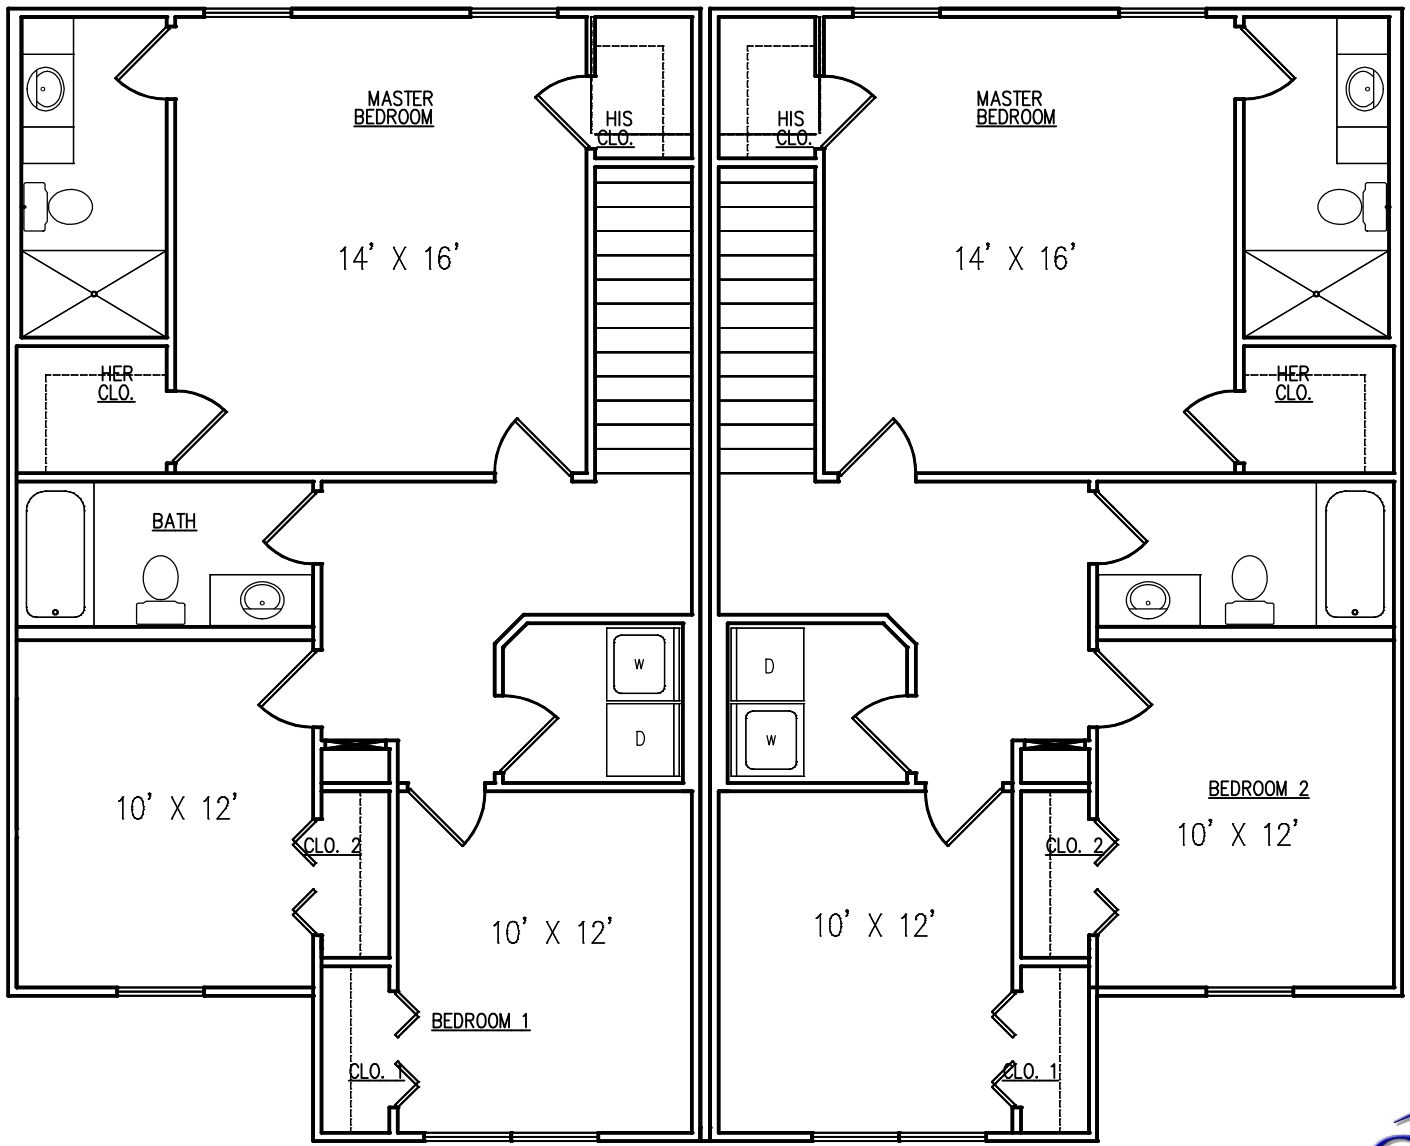

THE LAUREL

SQUARE FOOTAGE:	
1ST FLOOR	589
2ND FLOOR	839
TOTAL	1,428
GARAGE	289

SQUARE FOOTAGE:	
1ST FLOOR	589
2ND FLOOR	839
TOTAL	1,428
GARAGE	289

LAUREL MAIN LEVEL

ALL IMAGES ARE REPRESENTATIVE OF HOUSE STYLES, ORTH HOMES RESERVES THE RIGHT TO CHANGE PLANS AT ANY TIME. ALL DIMENSIONS ARE APPROXIMATE AND MAY DIFFER WHEN HOME IS CONSTRUCTED.

LAUREL SECOND FLOOR

ALL IMAGES ARE REPRESENTATIVE OF HOUSE STYLES, ORTH HOMES RESERVES THE RIGHT TO CHANGE PLANS AT ANY TIME. ALL DIMENSIONS ARE APPROXIMATE AND MAY DIFFER WHEN HOME IS CONSTRUCTED.