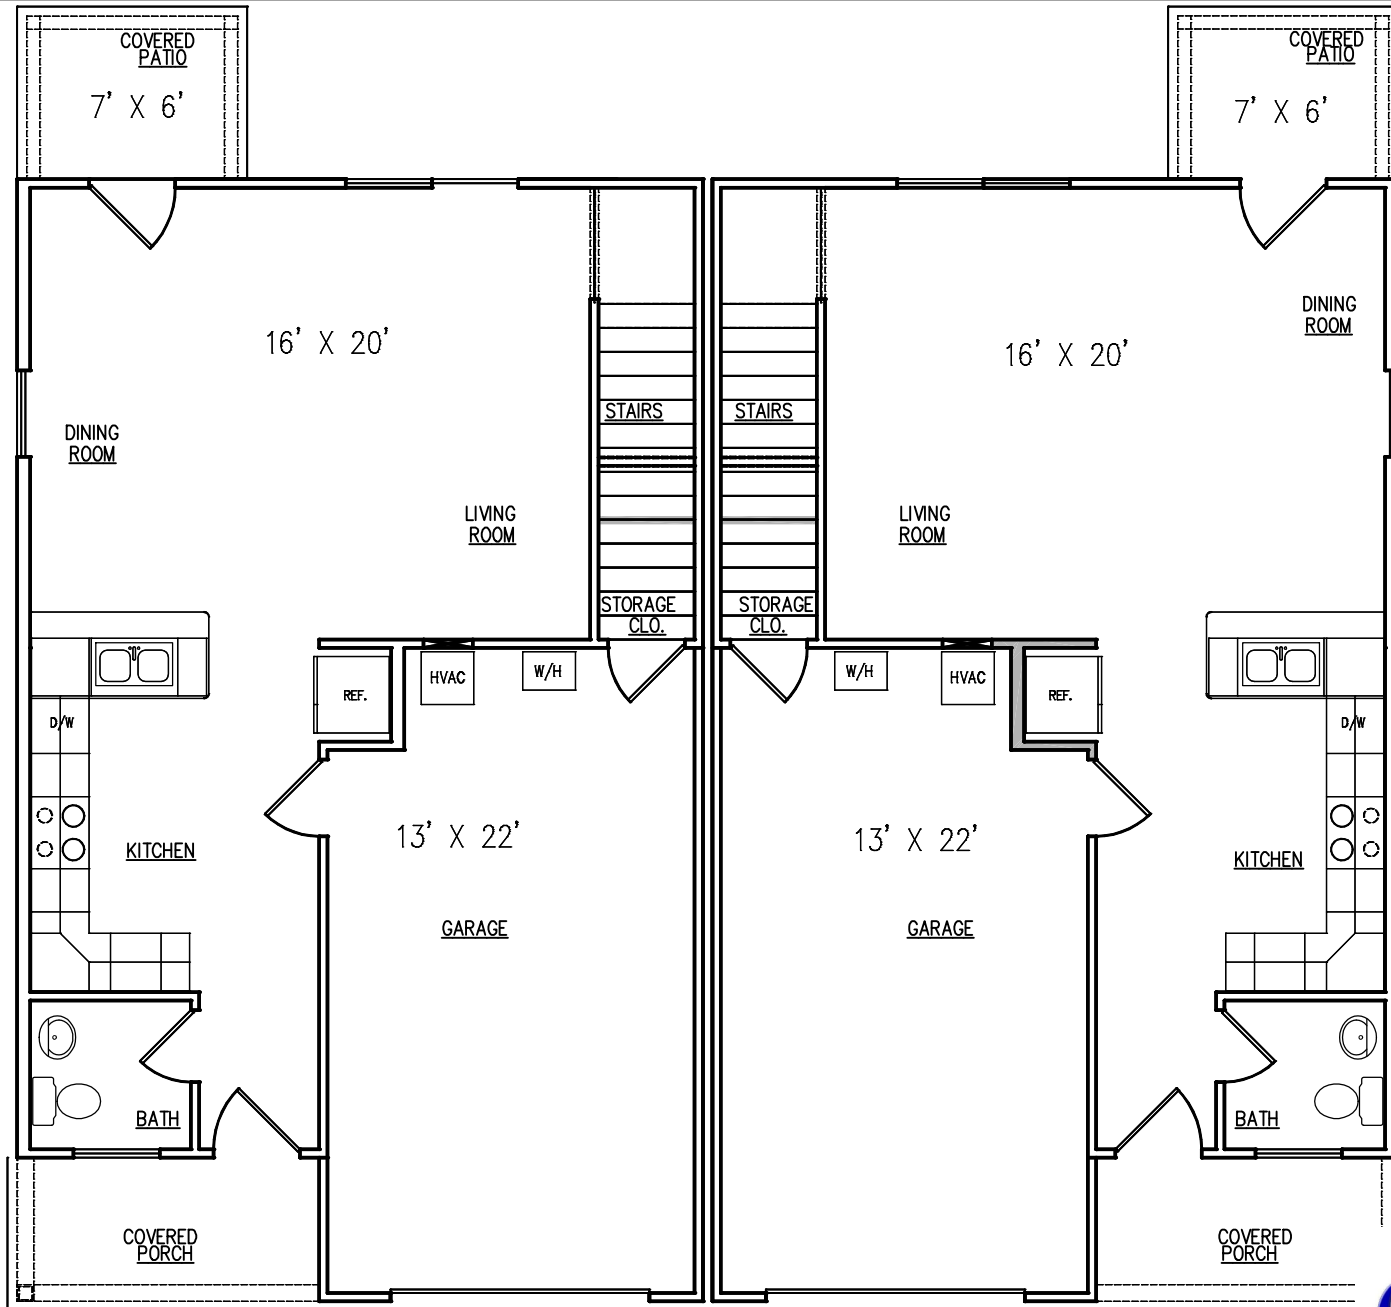

THE LAUREL

SQUARE FOOTAGE:	
1ST FLOOR	589
2ND FLOOR	839
TOTAL	1,428
GARAGE	289

SQUARE FOOTAGE:	
1ST FLOOR	589
2ND FLOOR	839
TOTAL	1,428
GARAGE	289

LAUREL MAIN LEVEL

ALL IMAGES ARE REPRESENTATIVE OF HOUSE STYLES, ORTH HOMES RESERVES THE RIGHT TO CHANGE PLANS AT ANY TIME. ALL DIMENSIONS ARE APPROXIMATE AND MAY DIFFER WHEN HOME IS CONSTRUCTED.

LAUREL SECOND FLOOR

ALL IMAGES ARE REPRESENTATIVE OF HOUSE STYLES, ORTH HOMES RESERVES THE RIGHT TO CHANGE PLANS AT ANY TIME. ALL DIMENSIONS ARE APPROXIMATE AND MAY DIFFER WHEN HOME IS CONSTRUCTED.