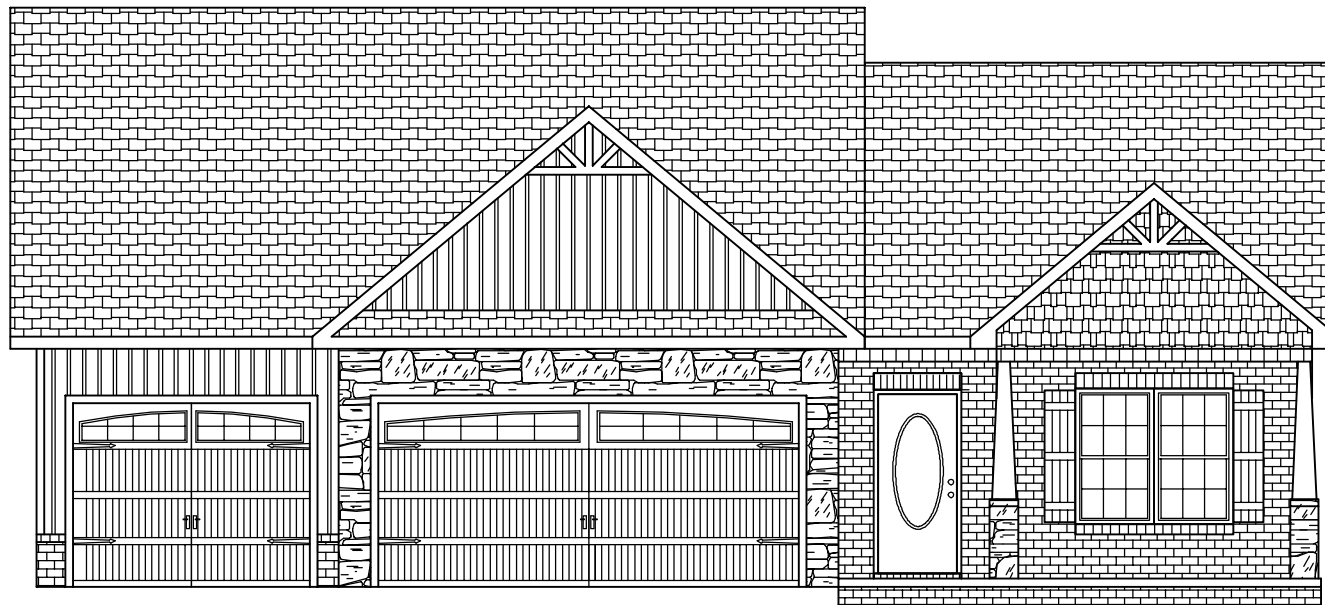

THE WESTIN

SQUARE FOOTAGE: 1,975
GARAGE 649

ALL IMAGES ARE REPRESENTATIVE OF HOUSE STYLES, ORTH HOMES RESERVES THE RIGHT TO CHANGE PLANS AT ANY TIME. ALL DIMENSIONS ARE APPROXIMATE AND MAY DIFFER WHEN HOME IS CONSTRUCTED.

ORTH
HOMES
Peace of Mind

WESTIN - MAIN LEVEL

ALL IMAGES ARE REPRESENTATIVE OF HOUSE STYLES, ORTH HOMES RESERVES THE RIGHT TO CHANGE PLANS AT ANY TIME. ALL DIMENSIONS ARE APPROXIMATE AND MAY DIFFER WHEN HOME IS CONSTRUCTED.