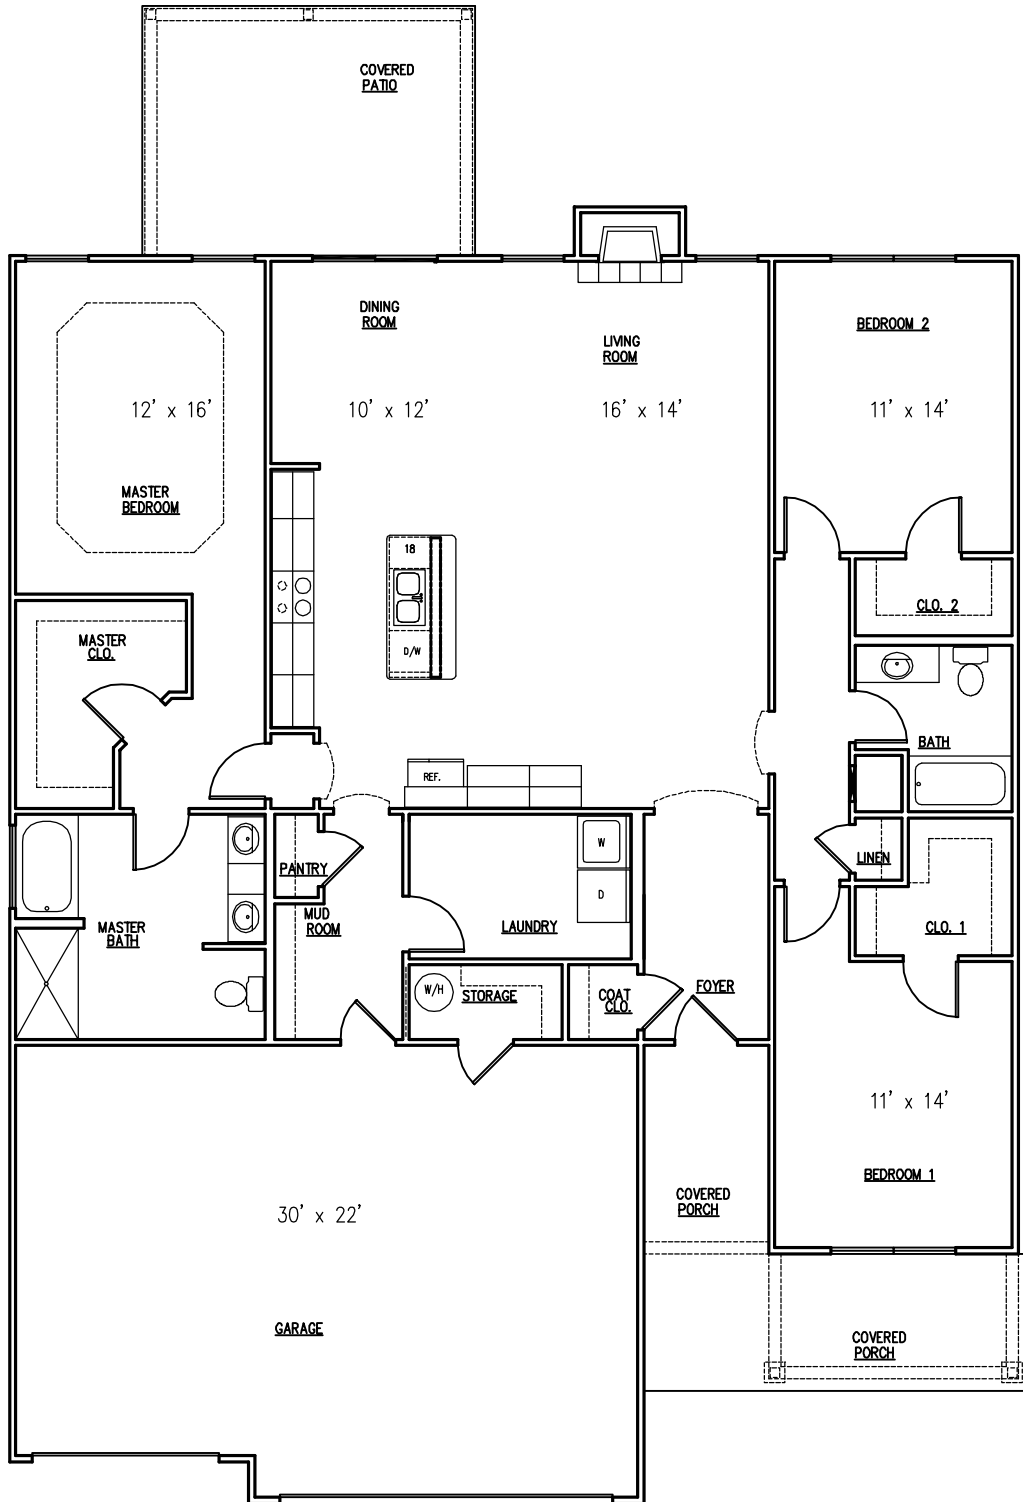

THE WESTIN

SQUARE FOOTAGE: 1,975
GARAGE 649

ALL IMAGES ARE REPRESENTATIVE OF HOUSE STYLES, ORTH HOMES RESERVES THE RIGHT TO CHANGE PLANS AT ANY TIME. ALL DIMENSIONS ARE APPROXIMATE AND MAY DIFFER WHEN HOME IS CONSTRUCTED.

ORTH
HOMES
Peace of Mind

WESTIN - MAIN LEVEL

ALL IMAGES ARE REPRESENTATIVE OF HOUSE STYLES, ORTH HOMES RESERVES THE RIGHT TO CHANGE PLANS AT ANY TIME. ALL DIMENSIONS ARE APPROXIMATE AND MAY DIFFER WHEN HOME IS CONSTRUCTED.