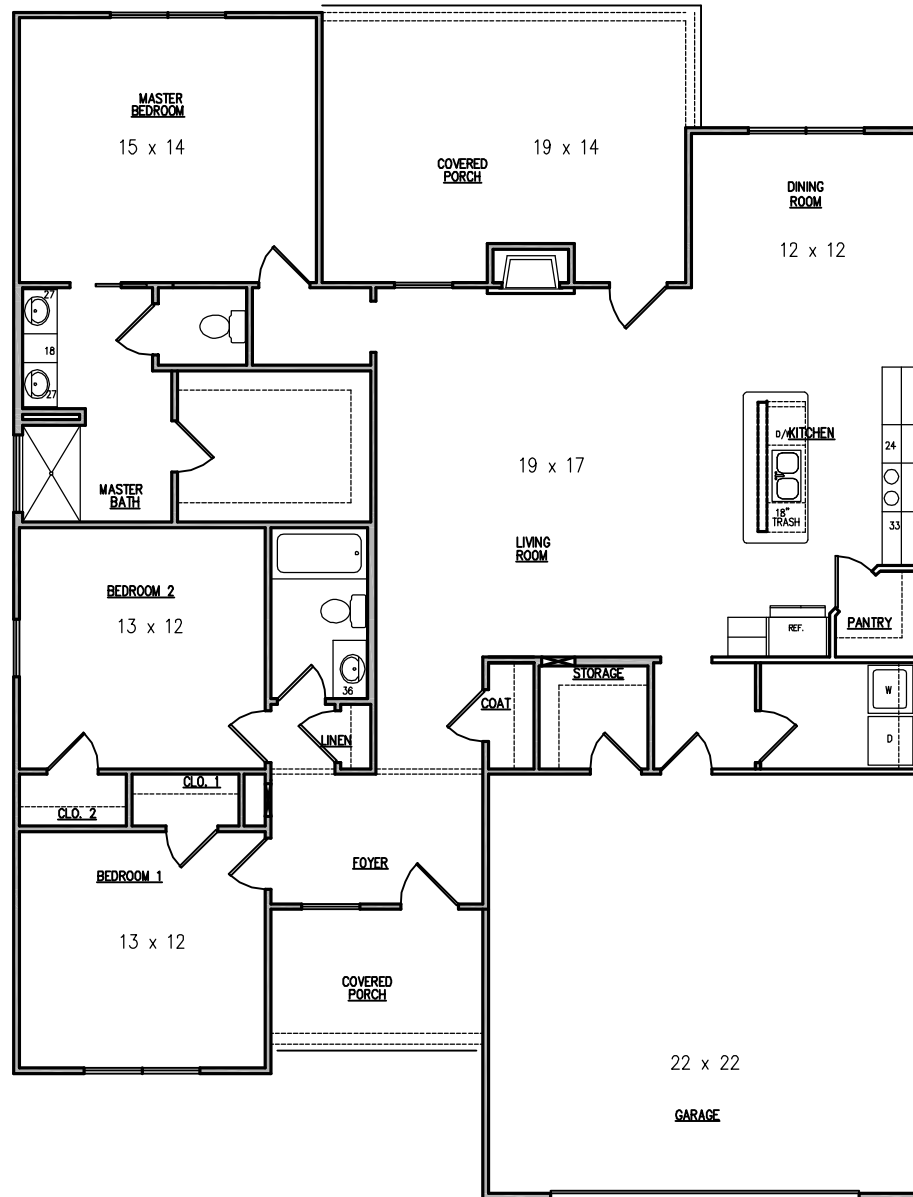

THE WOODBURY

SQUARE FOOTAGE:
MAIN LEVEL 1,827
GARAGE 504

ALL IMAGES ARE REPRESENTATIVE OF HOUSE STYLES, ORTH HOMES RESERVES THE RIGHT TO CHANGE PLANS AT ANY TIME. ALL DIMENSIONS ARE APPROXIMATE AND MAY DIFFER WHEN HOME IS CONSTRUCTED.

WOODBURY FLOOR PLAN

ALL IMAGES ARE REPRESENTATIVE OF HOUSE STYLES, ORTH HOMES RESERVES THE RIGHT TO CHANGE PLANS AT ANY TIME. ALL DIMENSIONS ARE APPROXIMATE AND MAY DIFFER WHEN HOME IS CONSTRUCTED.