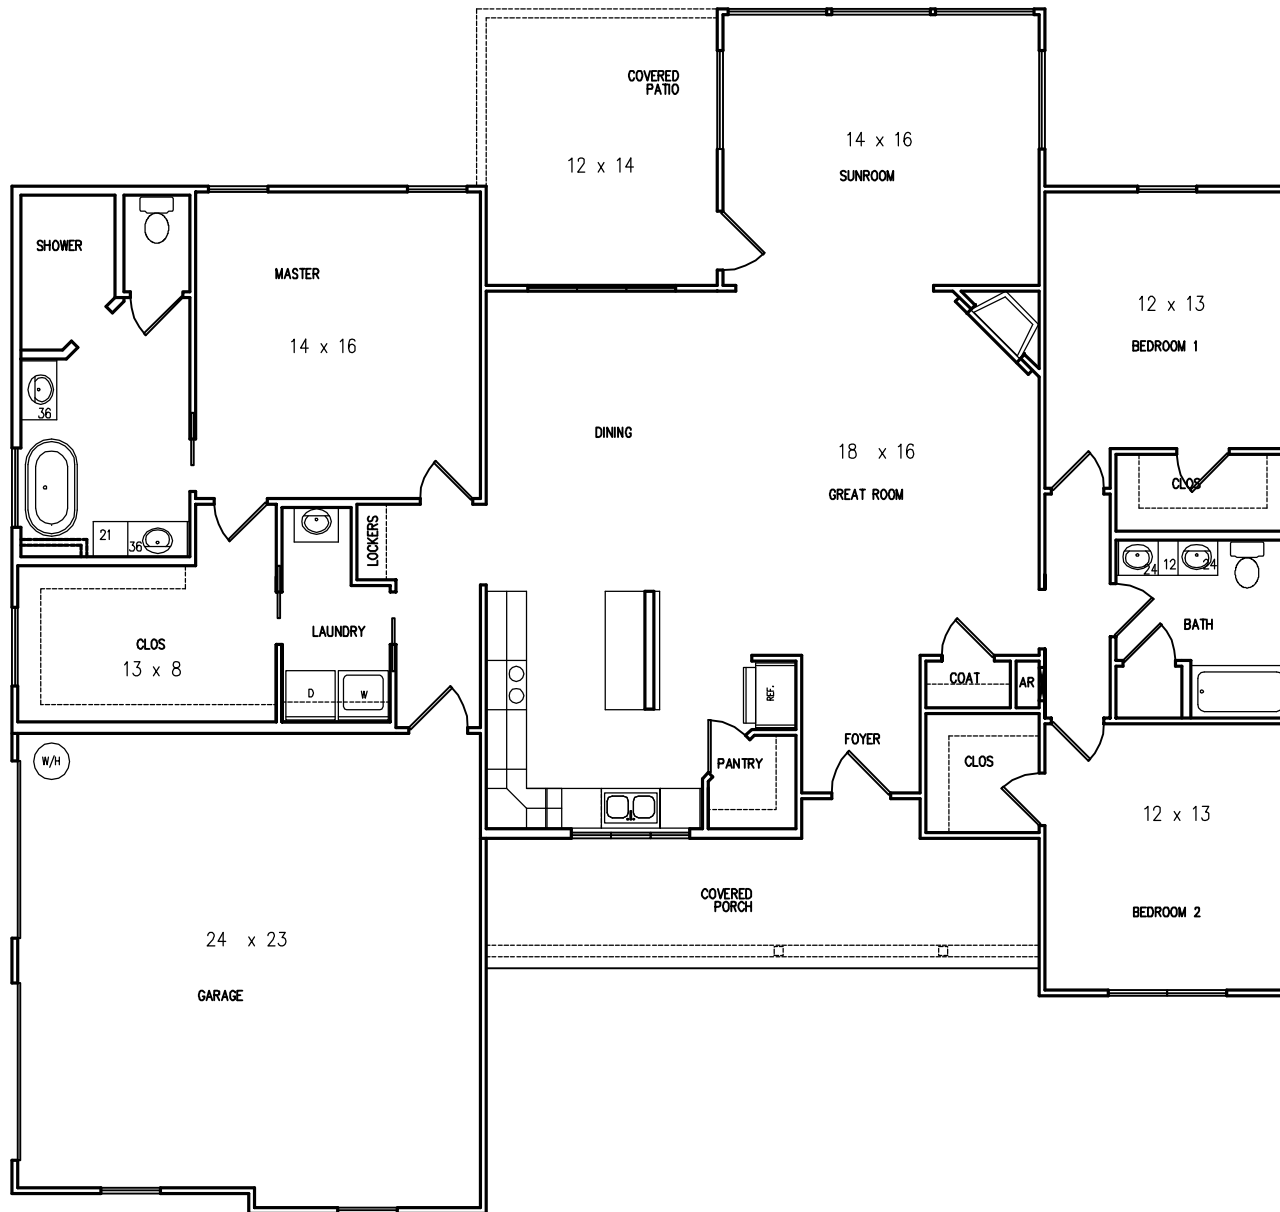

THE NORRIS

SQUARE FOOTAGE:
MAIN LEVEL 2,262
GARAGE 558

ALL IMAGES ARE REPRESENTATIVE OF HOUSE STYLES, ORTH HOMES RESERVES THE RIGHT TO CHANGE PLANS AT ANY TIME. ALL DIMENSIONS ARE APPROXIMATE AND MAY DIFFER WHEN HOME IS CONSTRUCTED.

NORRIS FLOOR PLAN

ALL IMAGES ARE REPRESENTATIVE OF HOUSE STYLES, ORTH HOMES RESERVES THE RIGHT TO CHANGE PLANS AT ANY TIME. ALL DIMENSIONS ARE APPROXIMATE AND MAY DIFFER WHEN HOME IS CONSTRUCTED.