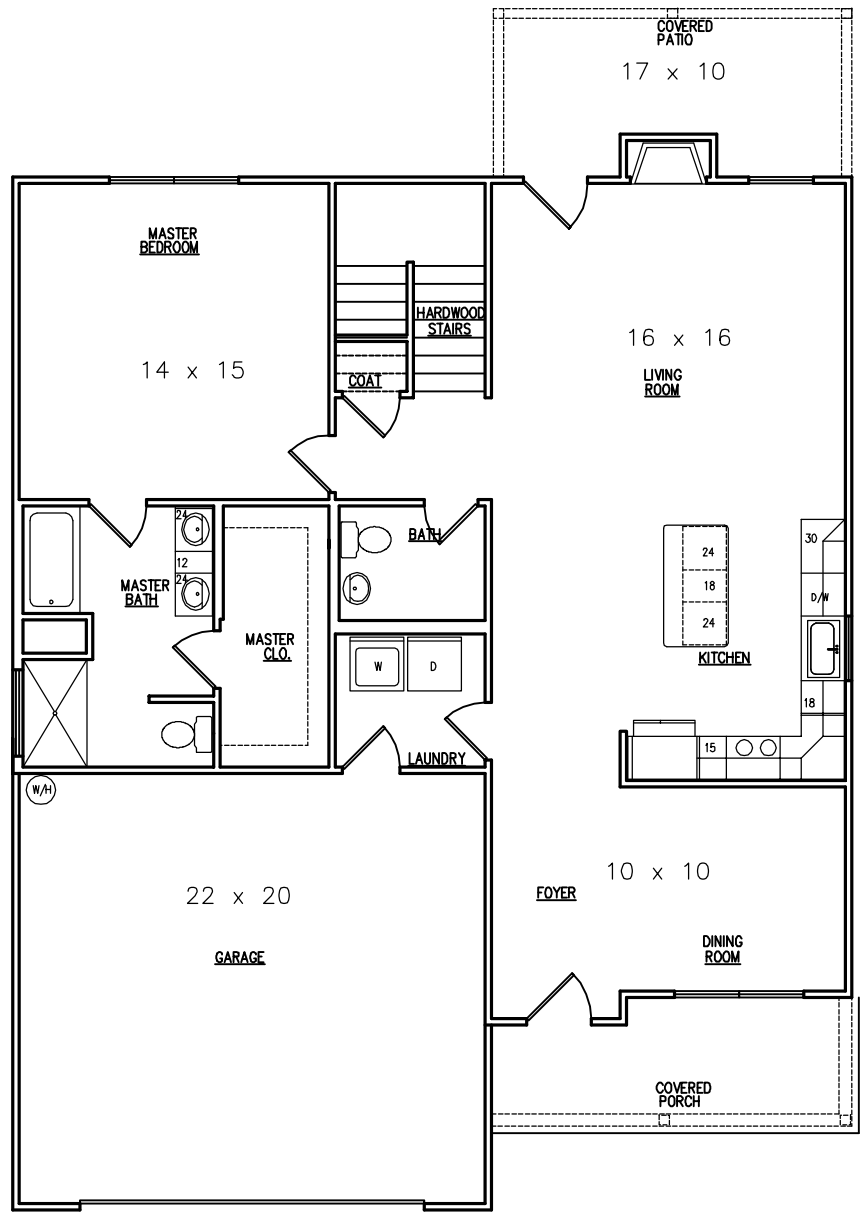

THE RICHMOND

SQUARE FOOTAGE:

MAIN LEVEL	1,303
2ND FLOOR	1,523
TOTAL	2,826
GARAGE	461

ALL IMAGES ARE REPRESENTATIVE OF HOUSE STYLES, ORTH HOMES RESERVES THE RIGHT TO CHANGE PLANS AT ANY TIME. ALL DIMENSIONS ARE APPROXIMATE AND MAY DIFFER WHEN HOME IS CONSTRUCTED.

RICHMOND MAIN LEVEL

ALL IMAGES ARE REPRESENTATIVE OF HOUSE STYLES, ORTH HOMES RESERVES THE RIGHT TO CHANGE PLANS AT ANY TIME. ALL DIMENSIONS ARE APPROXIMATE AND MAY DIFFER WHEN HOME IS CONSTRUCTED.

RICHMOND 2ND FLOOR