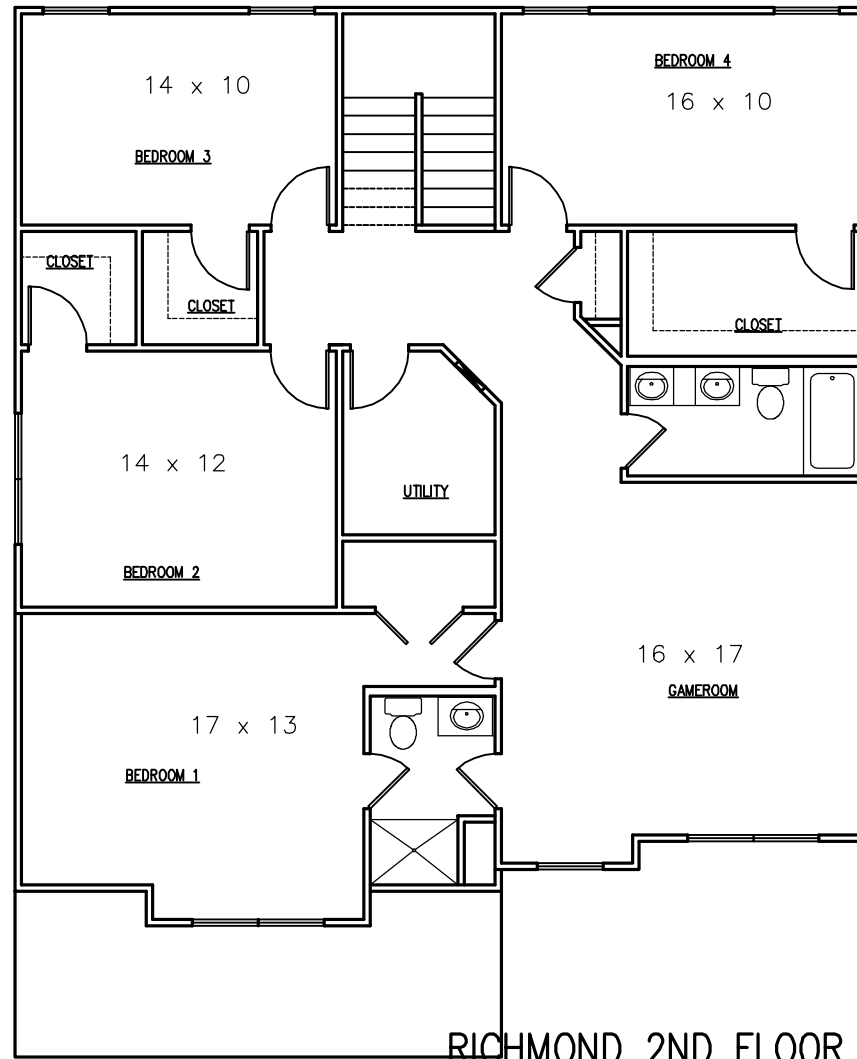

THE RICHMOND

SQUARE FOOTAGE:

MAIN LEVEL	1,303
2ND FLOOR	1,523
TOTAL	2,826
GARAGE	461

ALL IMAGES ARE REPRESENTATIVE OF HOUSE STYLES, ORTH HOMES RESERVES THE RIGHT TO CHANGE PLANS AT ANY TIME. ALL DIMENSIONS ARE APPROXIMATE AND MAY DIFFER WHEN HOME IS CONSTRUCTED.

RICHMOND MAIN LEVEL

ALL IMAGES ARE REPRESENTATIVE OF HOUSE STYLES, ORTH HOMES RESERVES THE RIGHT TO CHANGE PLANS AT ANY TIME. ALL DIMENSIONS ARE APPROXIMATE AND MAY DIFFER WHEN HOME IS CONSTRUCTED.

RICHMOND 2ND FLOOR