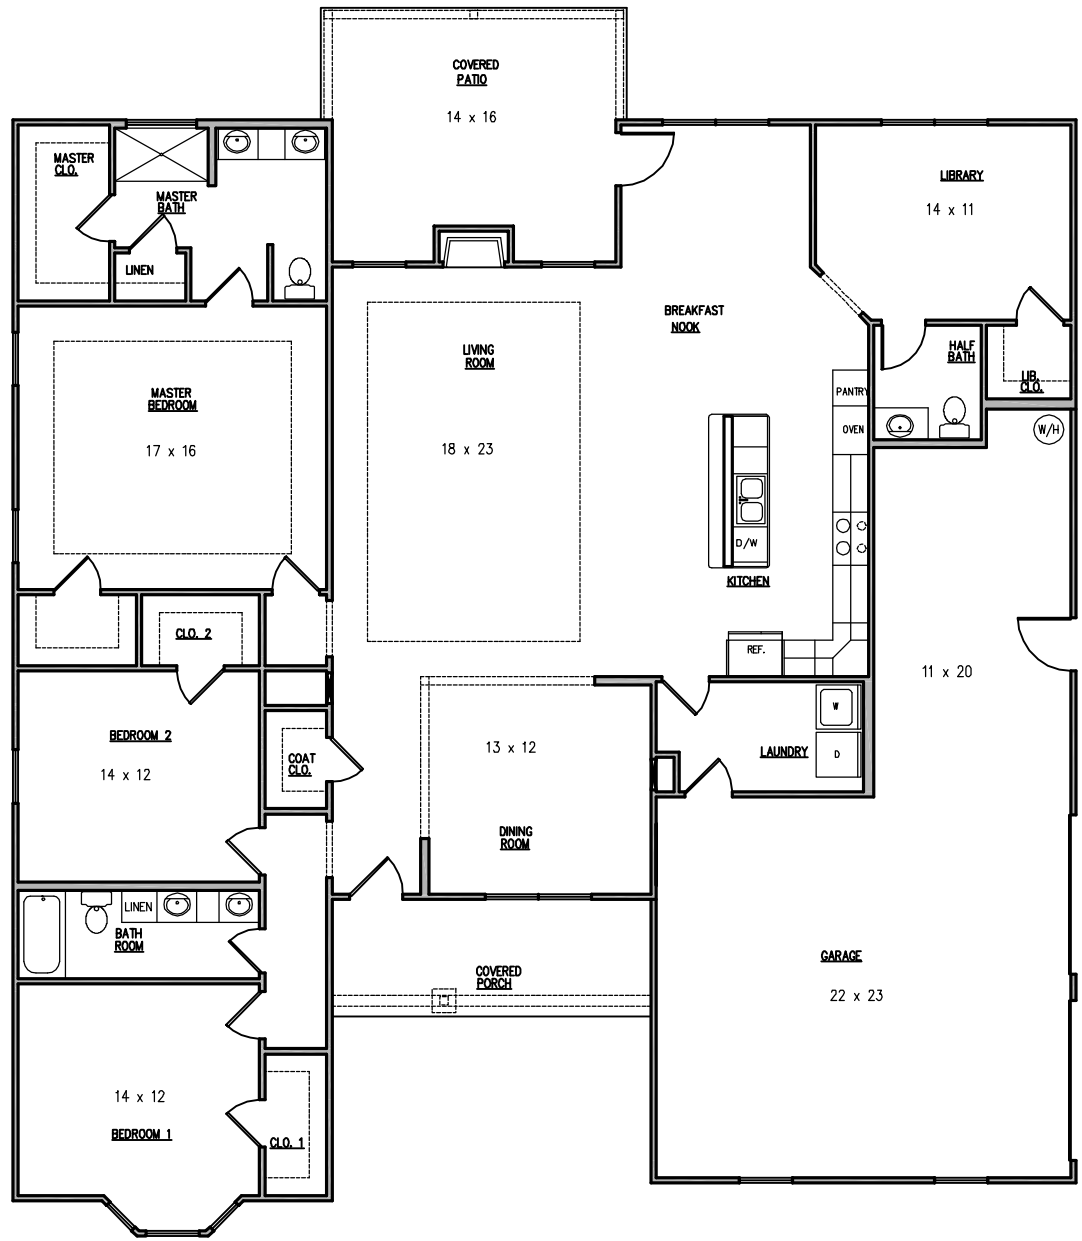

THE BELMONT

SQUARE FOOTAGE:
MAIN LEVEL 2,537
GARAGE 758

ALL IMAGES ARE REPRESENTATIVE OF HOUSE STYLES, ORTH HOMES RESERVES THE RIGHT TO CHANGE PLANS AT ANY TIME. ALL DIMENSIONS ARE APPROXIMATE AND MAY DIFFER WHEN HOME IS CONSTRUCTED.

BELMONT MAIN LEVEL

ALL IMAGES ARE REPRESENTATIVE OF HOUSE STYLES, ORTH HOMES RESERVES THE RIGHT TO CHANGE PLANS AT ANY TIME. ALL DIMENSIONS ARE APPROXIMATE AND MAY DIFFER WHEN HOME IS CONSTRUCTED.