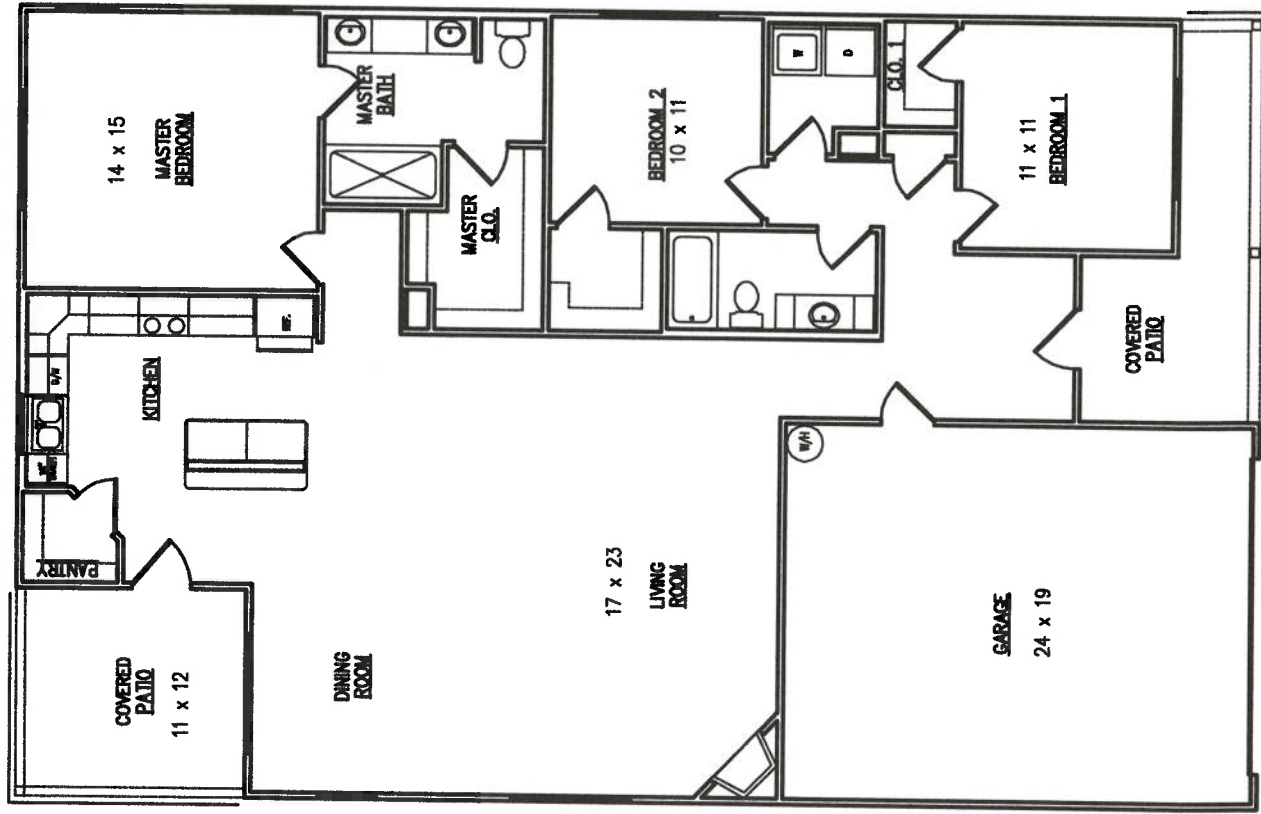

# THE MALLORY

SQUARE FOOTAGE:  
MAIN LEVEL 1,838  
GARAGE 475

ALL IMAGES ARE REPRESENTATIVE OF HOUSE STYLES, ORTH HOMES RESERVES THE RIGHT TO CHANGE PLANS AT ANY TIME. ALL DIMENSIONS ARE APPROXIMATE AND MAY DIFFER WHEN HOME IS CONSTRUCTED.

**MALLERY FLOOR PLAN**

ALL IMAGES ARE REPRESENTATIVE OF HOUSE STYLES, ORTH HOMES RESERVES THE RIGHT TO CHANGE PLANS AT ANY TIME. ALL DIMENSIONS ARE APPROXIMATE AND MAY DIFFER WHEN HOME IS CONSTRUCTED.