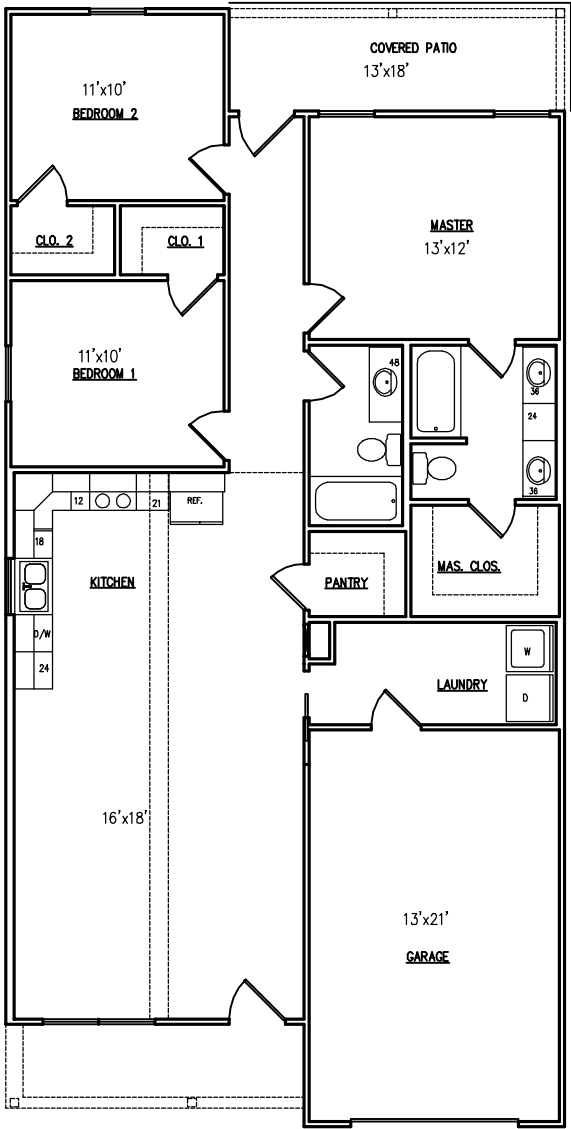

THE COOPER

SQUARE FOOTAGE:
1ST FLOOR 1,343
GARAGE 301

THE COOPER FLOOR PLAN

ALL IMAGES ARE REPRESENTATIVE OF HOUSE STYLES, ORTH HOMES RESERVES THE RIGHT TO CHANGE PLANS AT ANY TIME. ALL DIMENSIONS ARE APPROXIMATE AND MAY DIFFER WHEN HOME IS CONSTRUCTED.