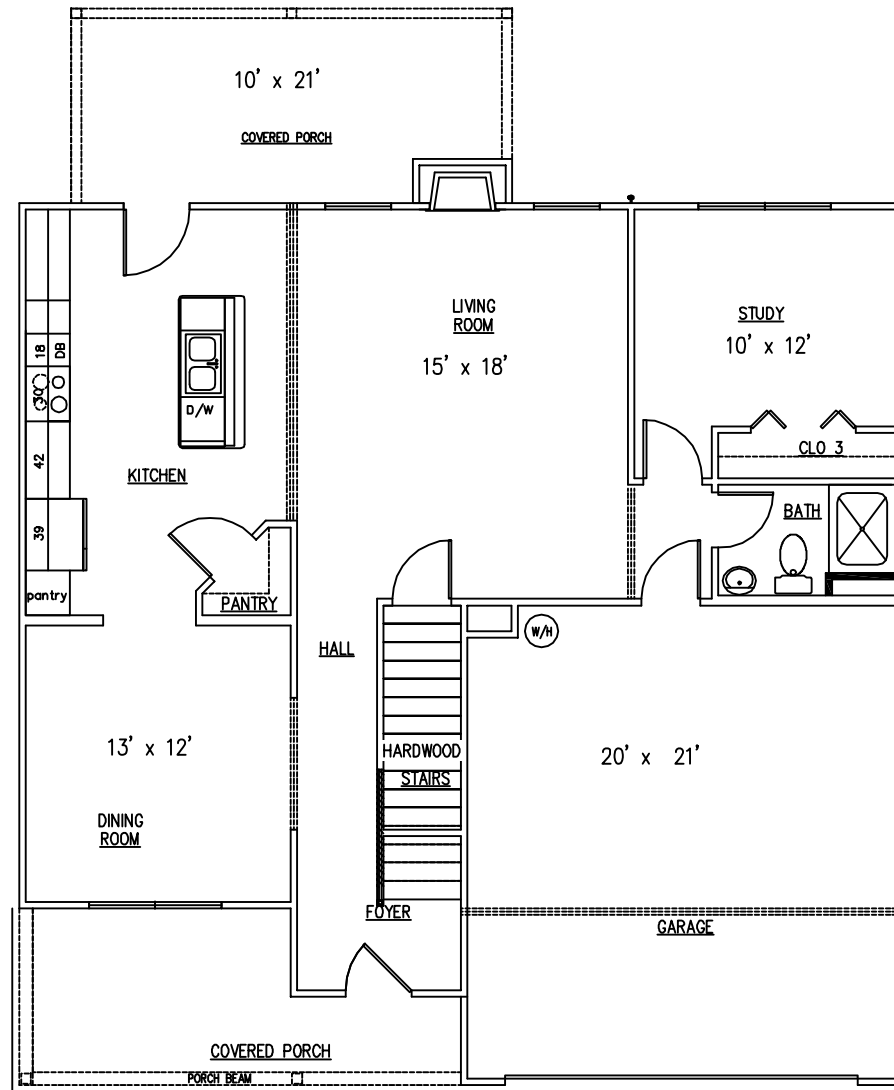

THE CAMERON

SQUARE FOOTAGE:

FIRST FLOOR 1,074

SECOND FLOOR 1,333

TOTAL 2,407

GARAGE 427

THE CAMERON MAIN LEVEL

THE CAMERON 2ND FLOOR