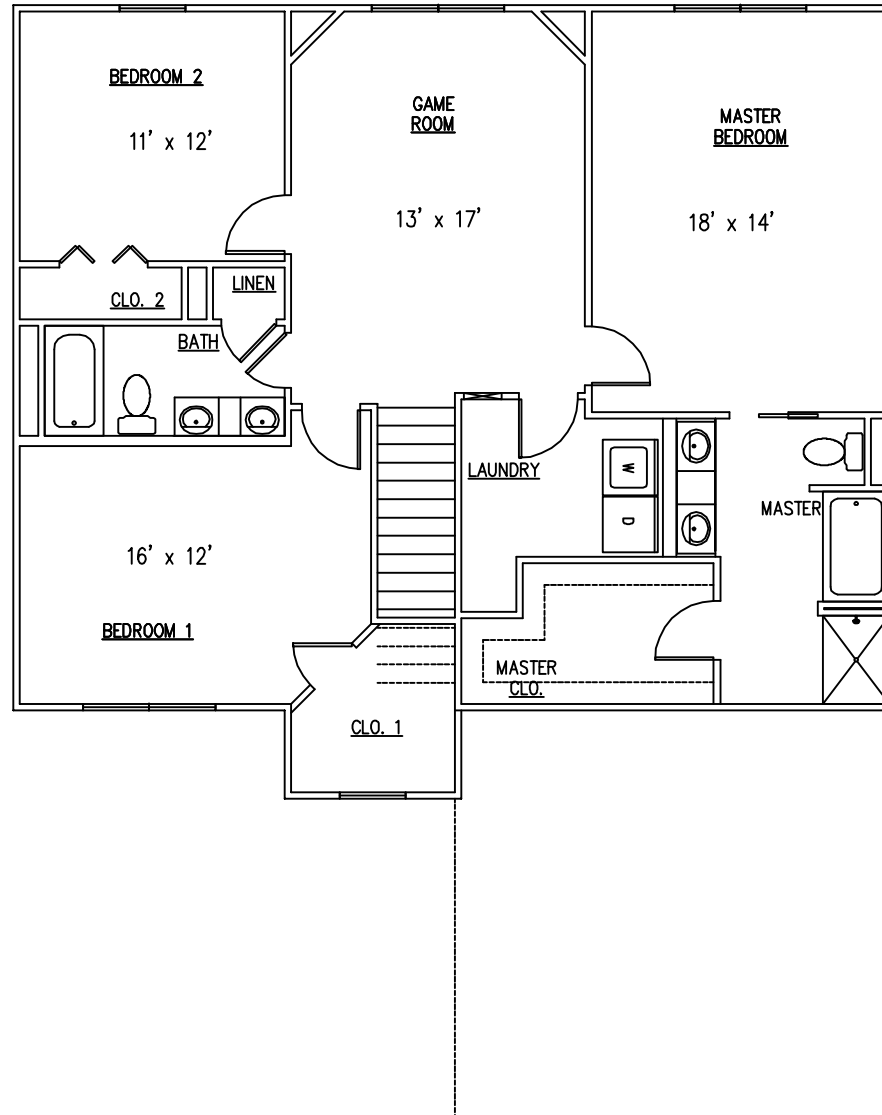

THE CAMERON

SQUARE FOOTAGE:

FIRST FLOOR 1,074

SECOND FLOOR 1,333

TOTAL 2,407

GARAGE 427

THE CAMERON MAIN LEVEL

THE CAMERON 2ND FLOOR