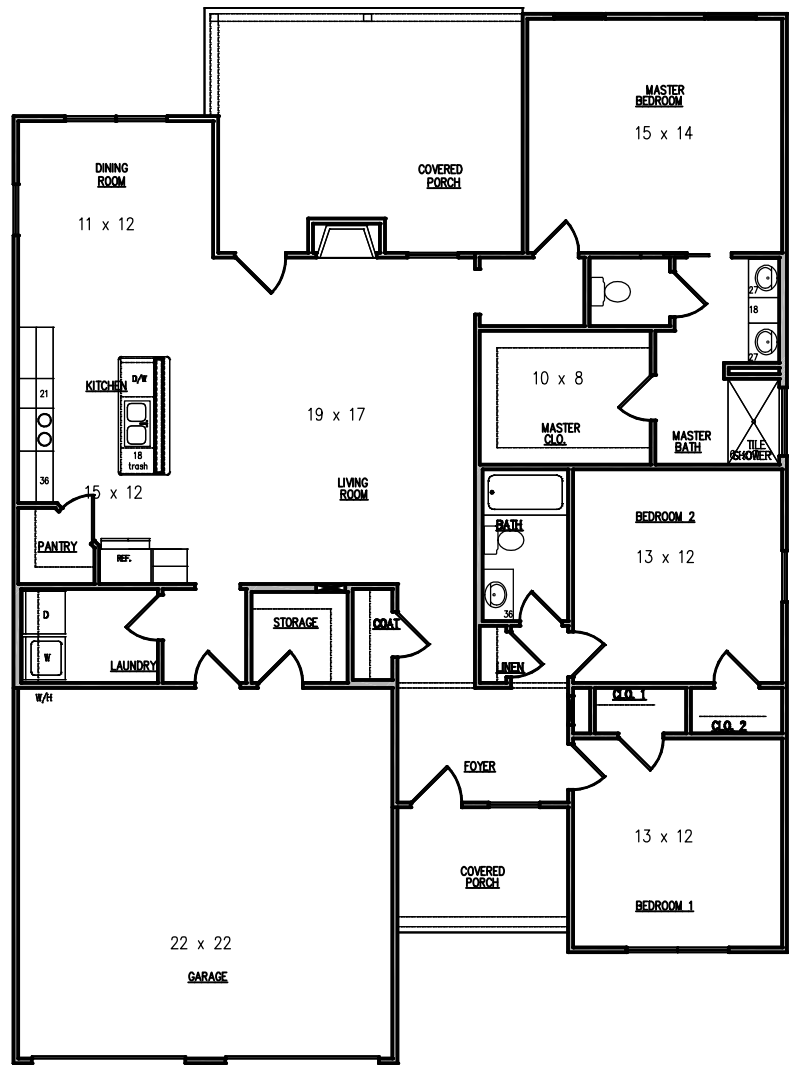

THE WOODBURY

SQUARE FOOTAGE:
MAIN LEVEL 1,781
GARAGE 507

WOODBURY FLOOR PLAN

ALL IMAGES ARE REPRESENTATIVE OF HOUSE STYLES, ORTH HOMES RESERVES THE RIGHT TO CHANGE PLANS AT ANY TIME. ALL DIMENSIONS ARE APPROXIMATE AND MAY DIFFER WHEN HOME IS CONSTRUCTED.