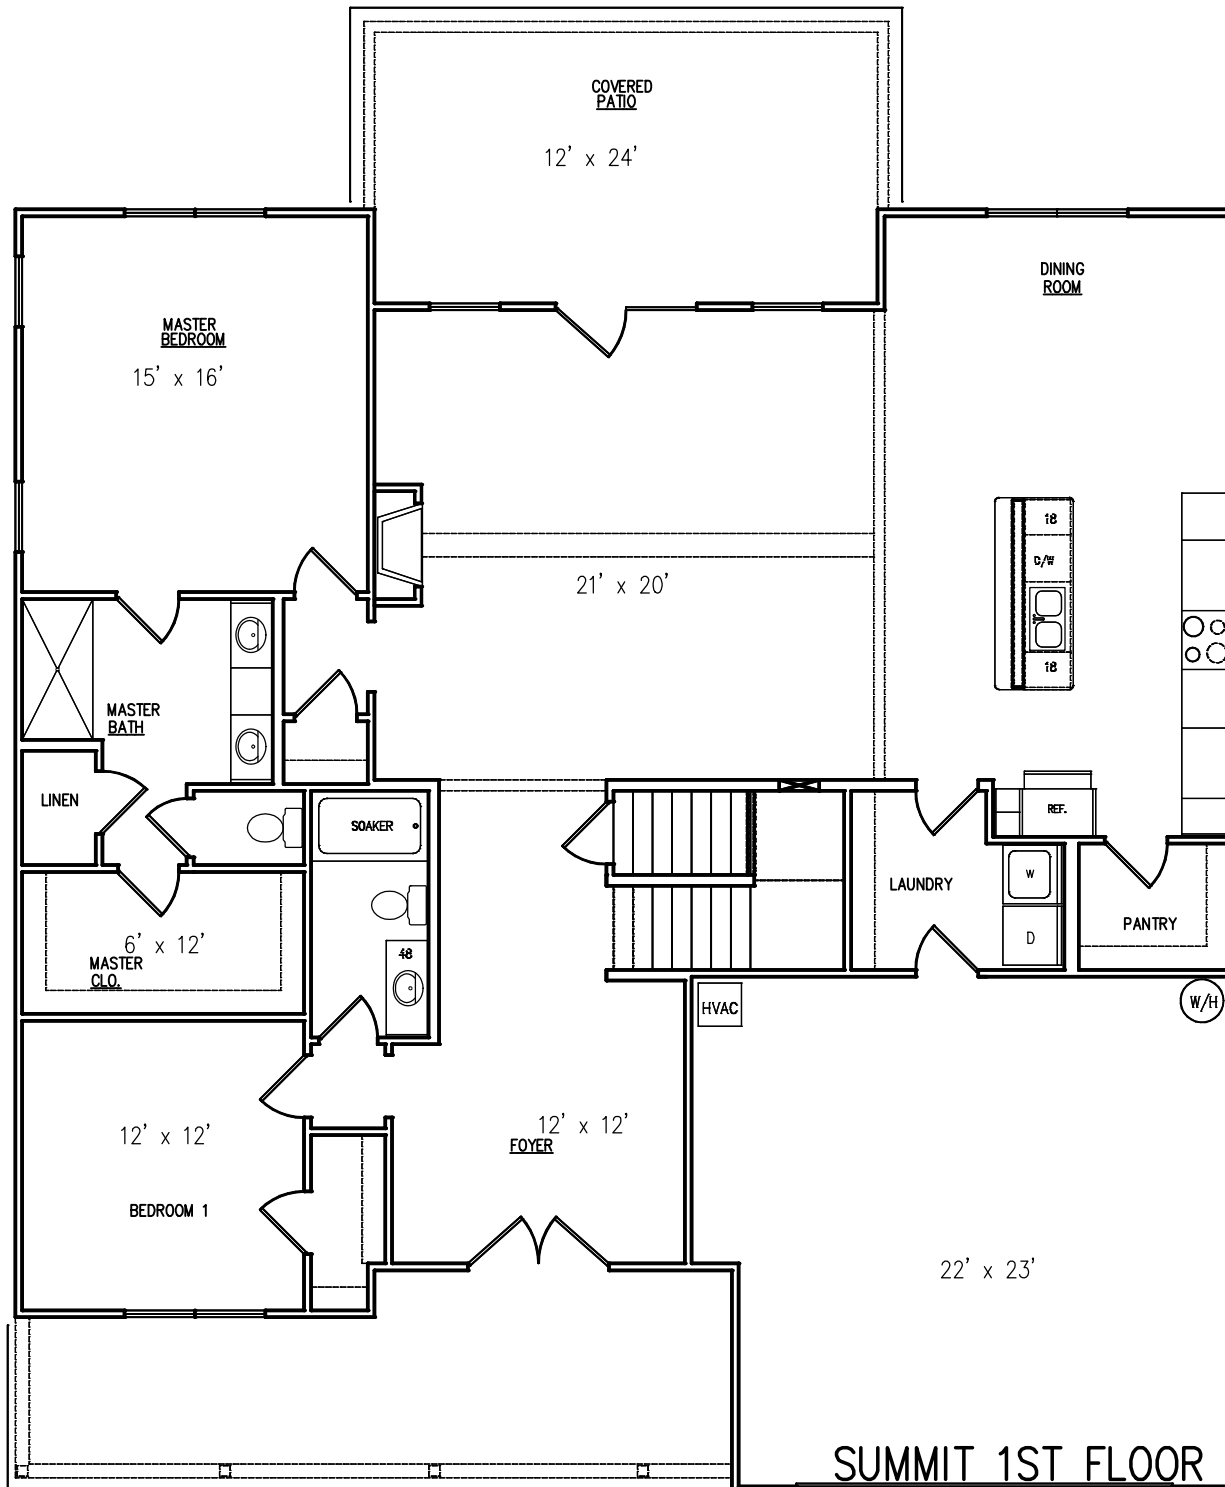

# THE SUMMIT

## SQUARE FOOTAGE:

MAIN LEVEL	2,037
2ND FLOOR	995
TOTAL	3,032
GARAGE	494

**SUMMIT 1ST FLOOR**

SUMMIT 2ND FLOOR