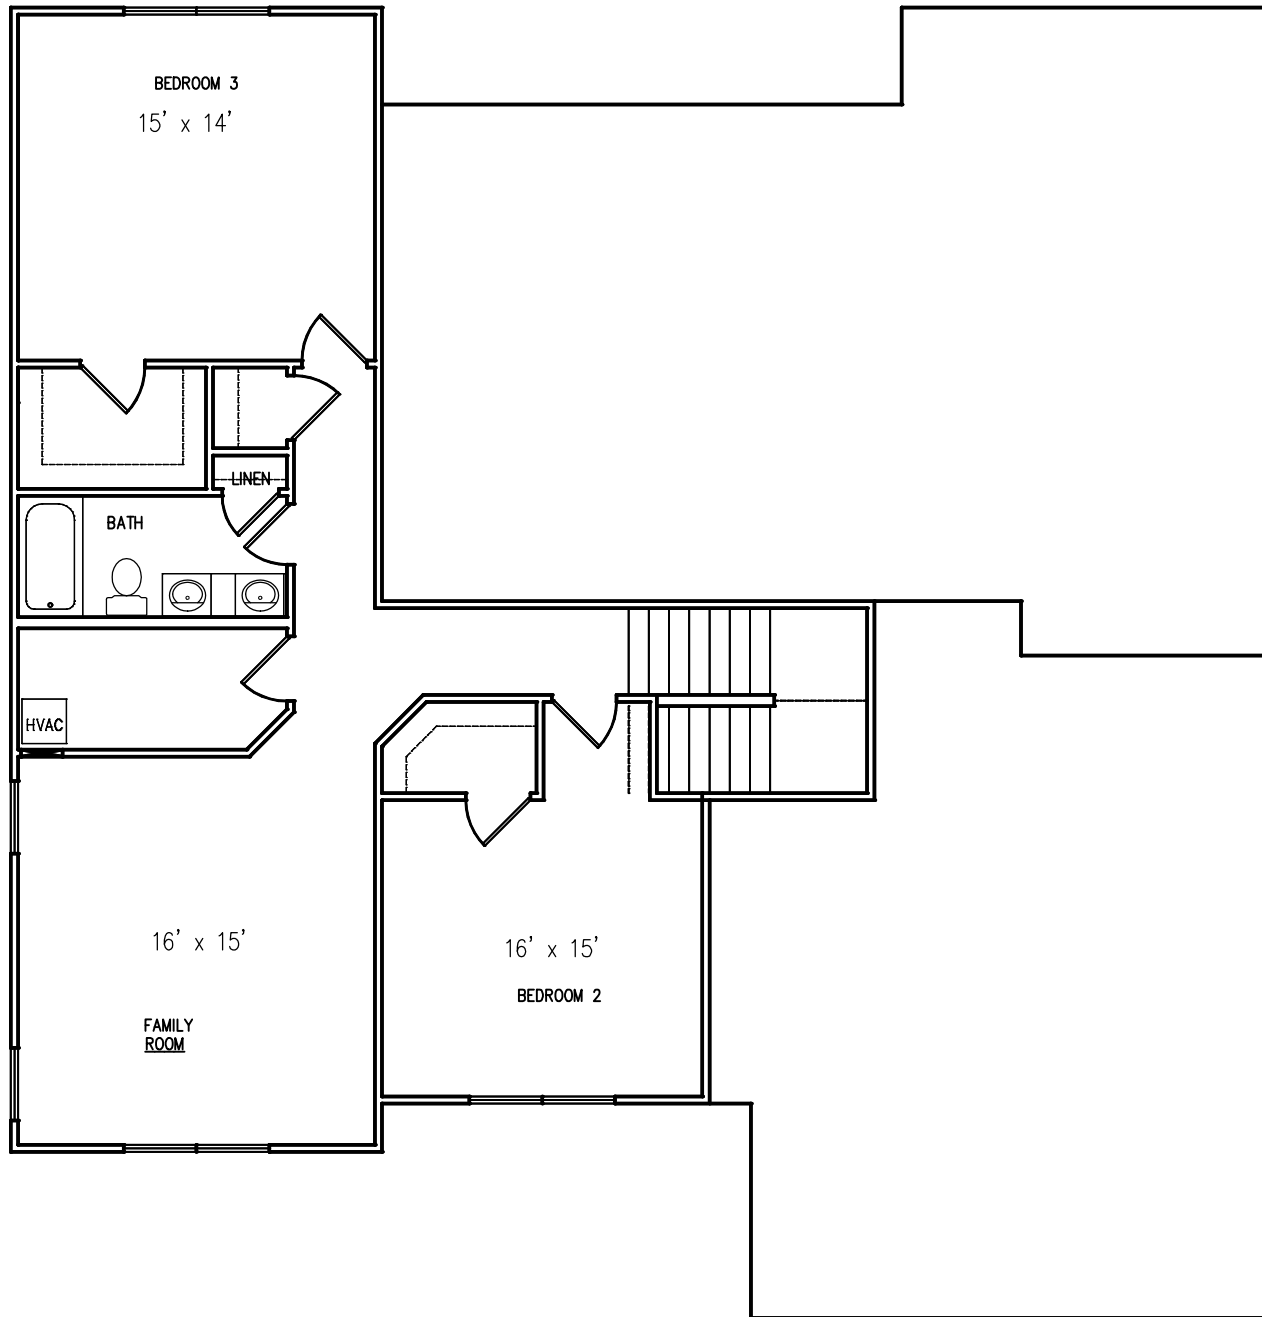

## SQUARE FOOTAGE:

MAIN LEVEL	2,037
2ND FLOOR	995
TOTAL	3,032
GARAGE	494

**SUMMIT 1ST FLOOR**

SUMMIT 2ND FLOOR