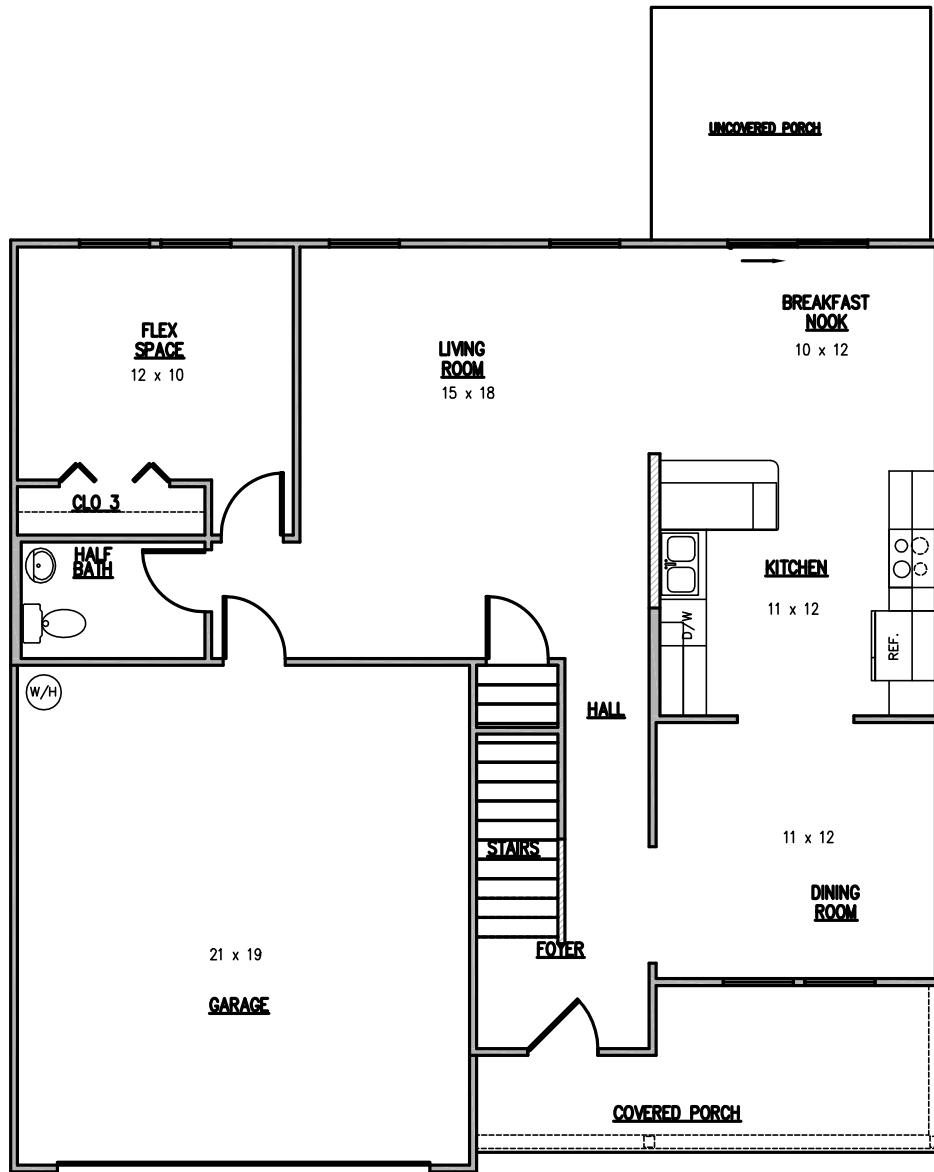

THE CAMERON

SQUARE FOOTAGE:	FIRST FLOOR	1,025
	<u>SECOND FLOOR</u>	<u>1,265</u>
	TOTAL	2,290
	GARAGE	431

ALL IMAGES ARE REPRESENTATIVE OF HOUSE STYLES, ORTH HOMES RESERVES THE RIGHT TO CHANGE PLANS AT ANY TIME. ALL DIMENSIONS ARE APPROXIMATE AND MAY DIFFER WHEN HOME IS CONSTRUCTED.

CAMERON - 1ST FLOOR

ALL IMAGES ARE REPRESENTATIVE OF HOUSE STYLES, ORTH HOMES RESERVES THE RIGHT TO CHANGE PLANS AT ANY TIME. ALL DIMENSIONS ARE APPROXIMATE AND MAY DIFFER WHEN HOME IS CONSTRUCTED.

CAMERON - 2ND FLOOR