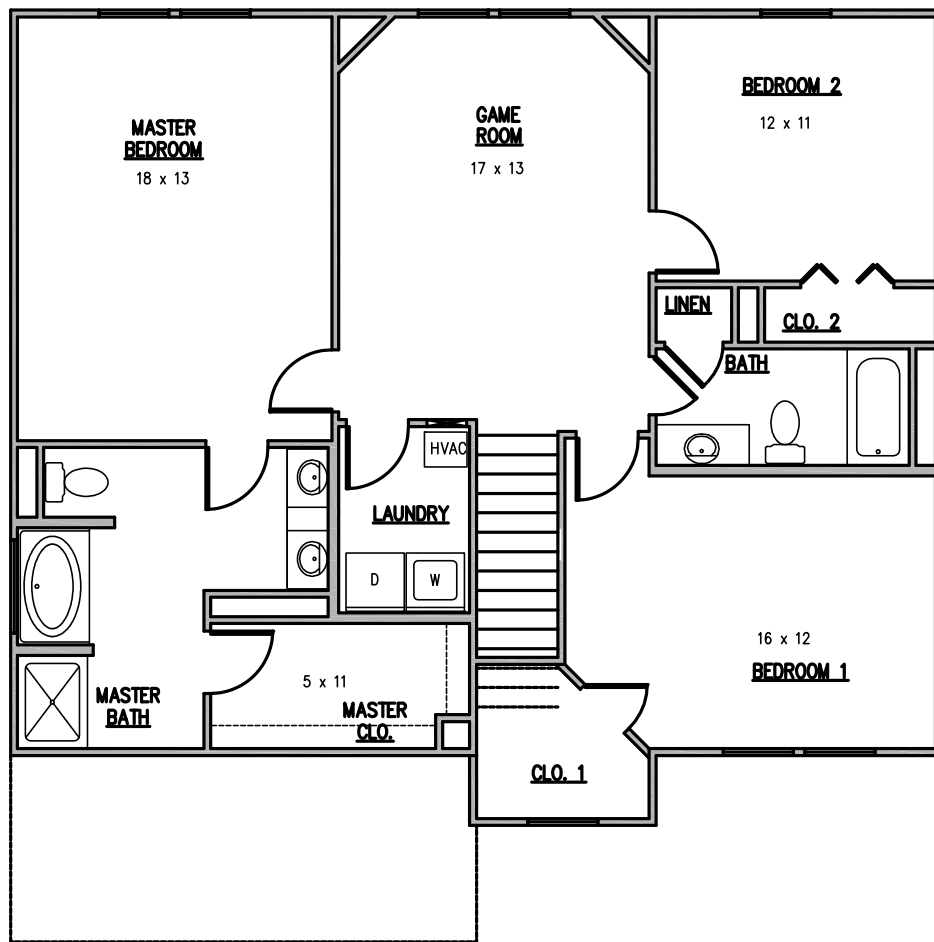

THE CAMERON

SQUARE FOOTAGE:	FIRST FLOOR	1,025
	<u>SECOND FLOOR</u>	<u>1,265</u>
	TOTAL	2,290
	GARAGE	431

ALL IMAGES ARE REPRESENTATIVE OF HOUSE STYLES, ORTH HOMES RESERVES THE RIGHT TO CHANGE PLANS AT ANY TIME. ALL DIMENSIONS ARE APPROXIMATE AND MAY DIFFER WHEN HOME IS CONSTRUCTED.

CAMERON - 1ST FLOOR

ALL IMAGES ARE REPRESENTATIVE OF HOUSE STYLES, ORTH HOMES RESERVES THE RIGHT TO CHANGE PLANS AT ANY TIME. ALL DIMENSIONS ARE APPROXIMATE AND MAY DIFFER WHEN HOME IS CONSTRUCTED.

CAMERON - 2ND FLOOR