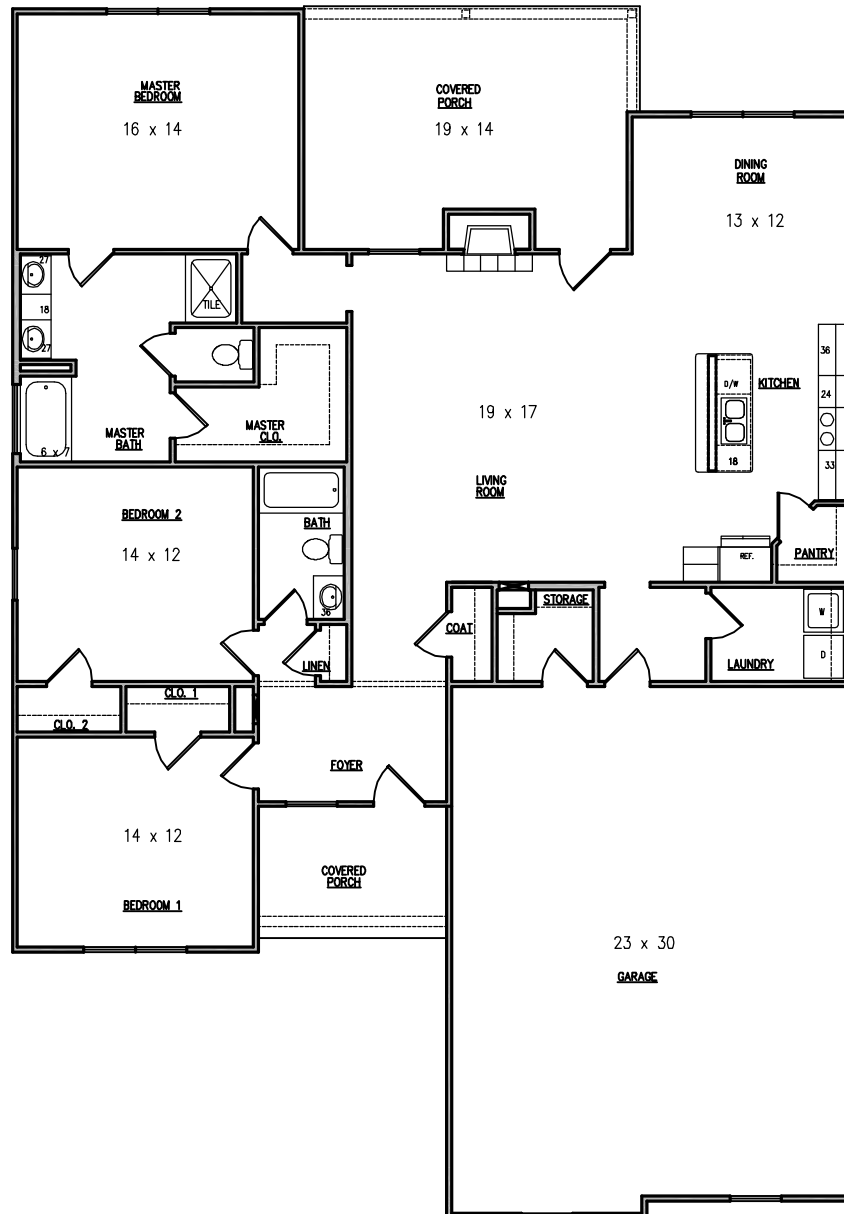

THE DANBURY

SQUARE FOOTAGE:
MAIN LEVEL 1,918
GARAGE 730

ALL IMAGES ARE REPRESENTATIVE OF HOUSE STYLES, ORTH HOMES RESERVES THE RIGHT TO CHANGE PLANS AT ANY TIME. ALL DIMENSIONS ARE APPROXIMATE AND MAY DIFFER WHEN HOME IS CONSTRUCTED.

ALL IMAGES ARE REPRESENTATIVE OF HOUSE STYLES, ORTH HOMES RESERVES THE RIGHT TO CHANGE PLANS AT ANY TIME. ALL DIMENSIONS ARE APPROXIMATE AND MAY DIFFER WHEN HOME IS CONSTRUCTED.